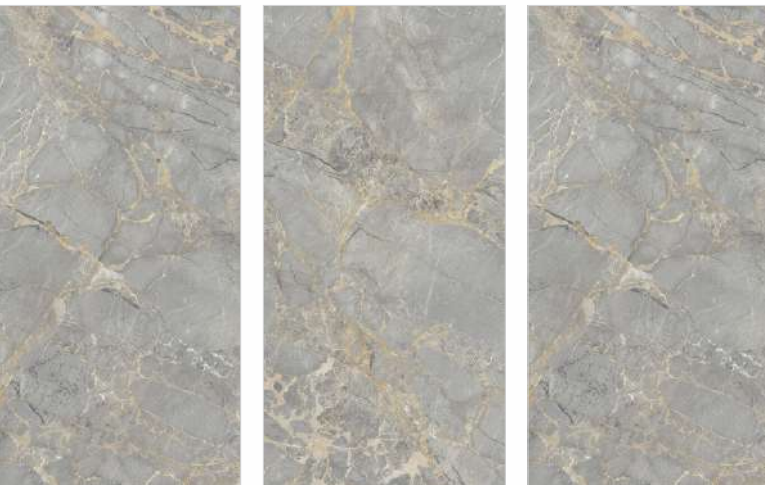

Available Size :

160x160cm
9mm Thickness
12mm Thickness

160x320cm
6mm Thickness
12mm Thickness
15mm Thickness
20mm Thickness

Available Finishes :

Matt   **Carving**
Polished   **Metallic**
Full digital   **Rustic**
Granilla   **Grooving**   And many more

Applications Area :

Floor | Wall | Commercial | Facade
Vanity top | Counter top | Table top