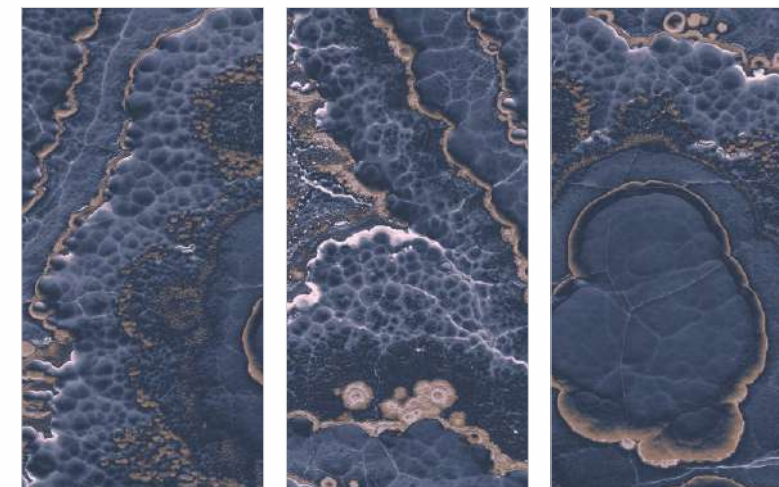

ONICE VULCANO BLUE

Available Size :

 **160x160cm**
9mm Thickness
12mm Thickness

 **160x320cm**
6mm Thickness
12mm Thickness
15mm Thickness
20mm Thickness

Available Finishes :

Matt **Carving**
Polished **Metallic**
Full digital **Rustic**
Granilla **Grooving** And many more