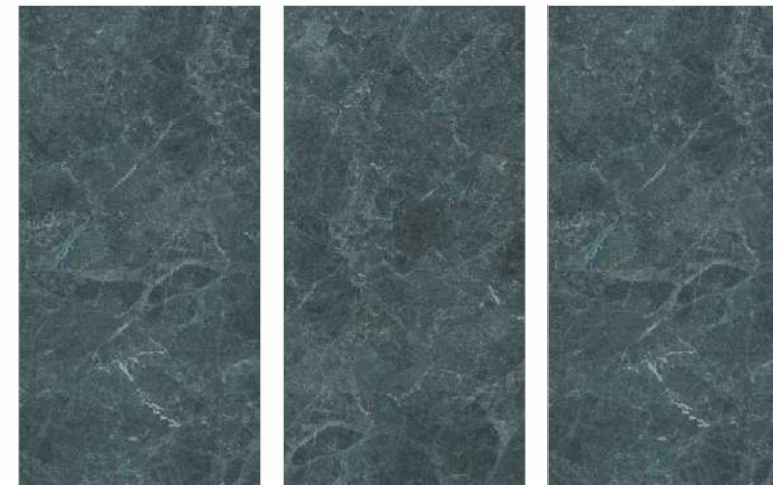

NORD VERDE

Available Size :

160x160cm
9mm Thickness
12mm Thickness

160x320cm
6mm Thickness
12mm Thickness
15mm Thickness
20mm Thickness

Available Finishes :

Matt	Carving
Polished	Metallic
Full digital	Rustic
Granilla	Grooving And many more

Applications Area :

Floor | Wall | Commercial | Facade
Vanity top | Counter top | Table top