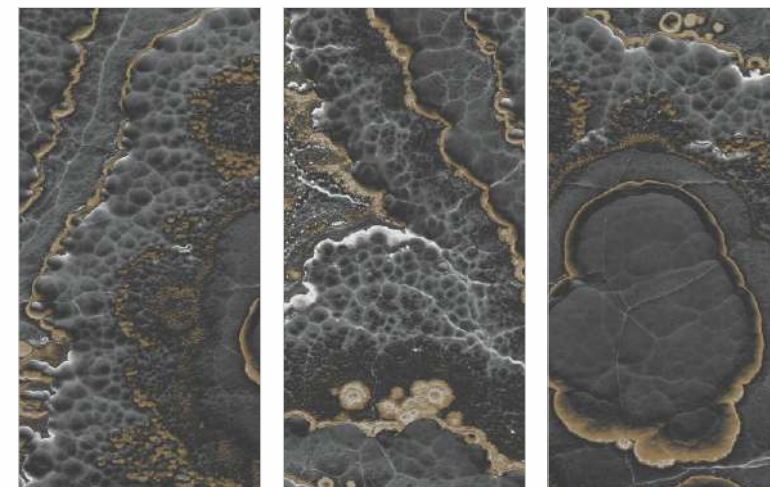

Applications Area :

Floor | Wall | Commercial | Facade
Vanity top | Counter top | Table top