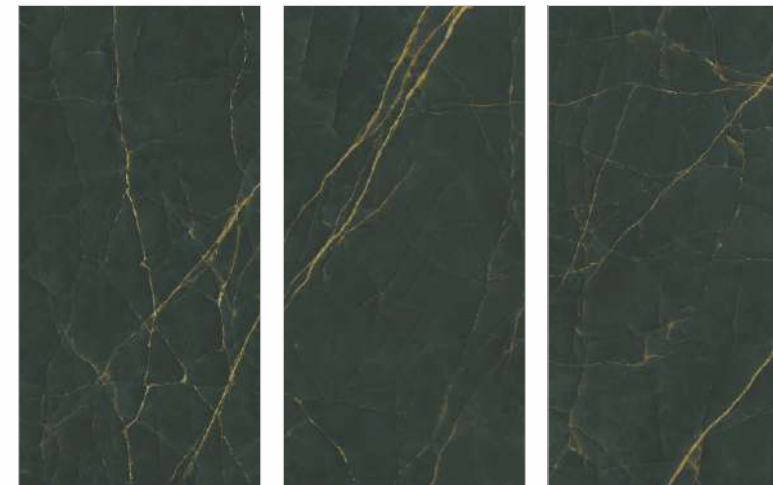

ARANCIO ONYX GREEN

Available Size :

160x160cm
9mm Thickness
12mm Thickness

160x320cm
6mm Thickness
12mm Thickness
15mm Thickness
20mm Thickness

Available Finishes :

Matt   **Carving**
Polished   **Metallic**
Full digital   **Rustic**
Granilla   **Grooving**   And many more

Applications Area :

Floor | Wall | Commercial | Facade
Vanity top | Counter top | Table top