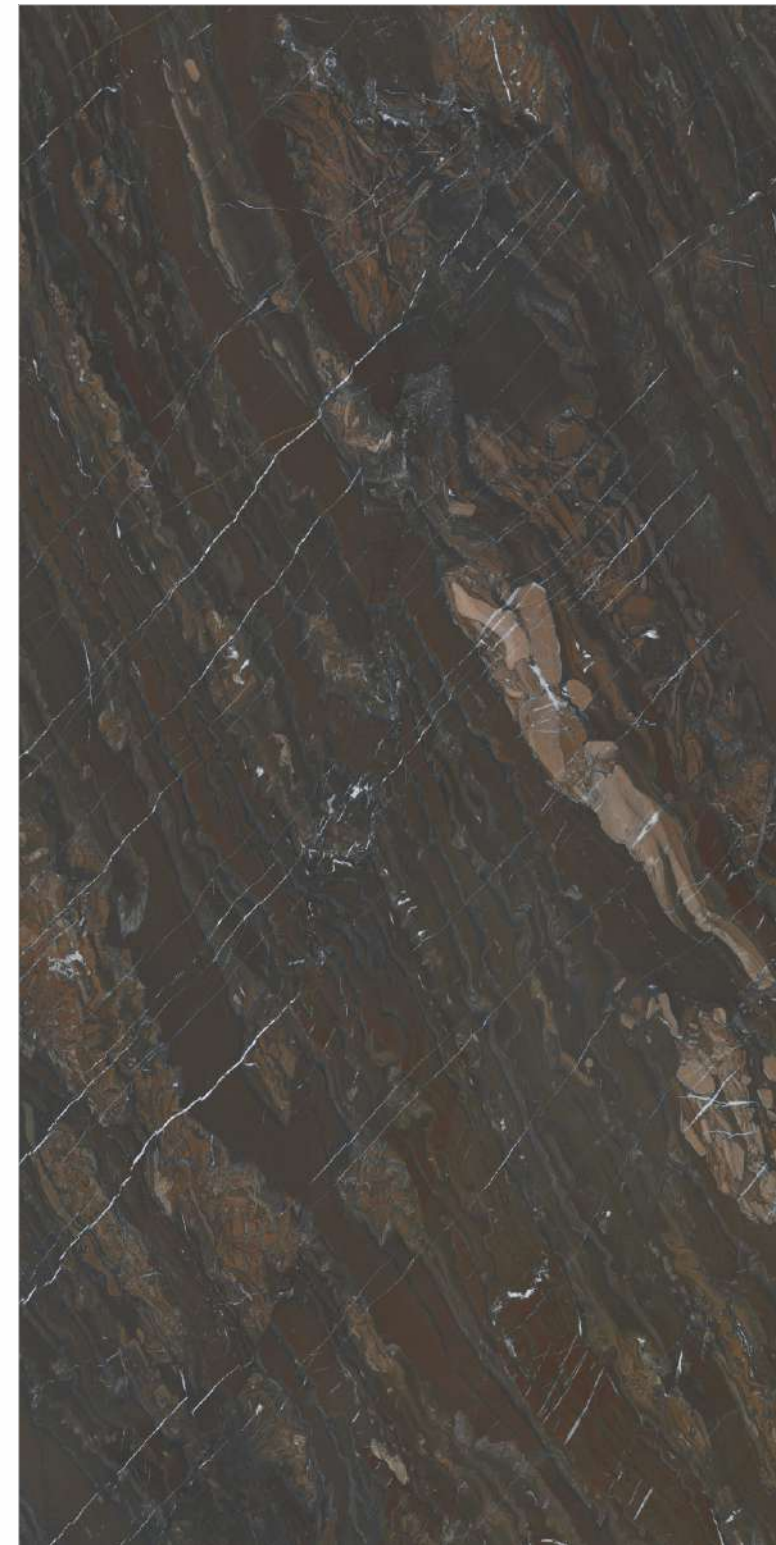

GANYMEDE BROWN

Available Size :

160x160cm
9mm Thickness
12mm Thickness

160x320cm
6mm Thickness
12mm Thickness
15mm Thickness
20mm Thickness

Available Finishes :

Matt   **Carving**
Polished   **Metallic**
Full digital   **Rustic**
Granilla   **Grooving**   And many more

Applications Area :

Floor | Wall | Commercial | Facade
Vanity top | Counter top | Table top