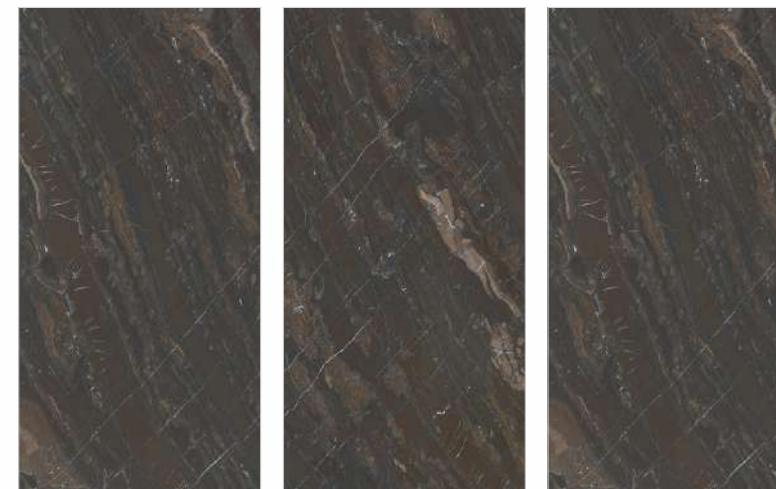

GANYMEDE BROWN

Available Size :

160x160cm
9mm Thickness
12mm Thickness

160x320cm
6mm Thickness
12mm Thickness
15mm Thickness
20mm Thickness

Available Finishes :

Matt   **Carving**
Polished   **Metallic**
Full digital   **Rustic**
Granilla   **Grooving**   And many more

Applications Area :

Floor | Wall | Commercial | Facade
Vanity top | Counter top | Table top