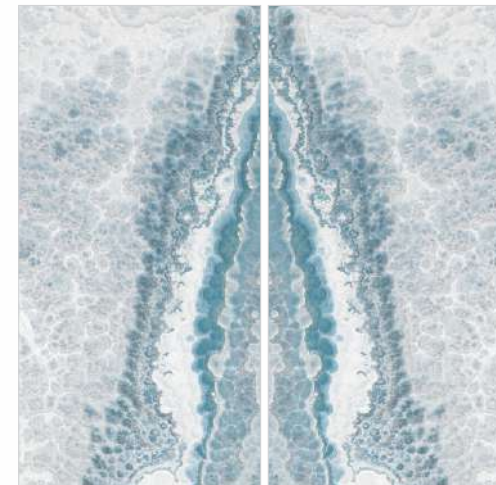

BLACK PANDA

Available Size :

160x160cm
9mm Thickness
12mm Thickness

160x320cm
6mm Thickness
12mm Thickness
15mm Thickness
20mm Thickness

Available Finishes :

Matt   **Carving**
Polished   **Metallic**
Full digital   **Rustic**
Granilla   **Grooving**   And many more

Applications Area :

Floor | Wall | Commercial | Facade
Vanity top | Counter top | Table top

COSTA ONYX AZUL

Available Size :

160x160cm
9mm Thickness
12mm Thickness

160x320cm
6mm Thickness
12mm Thickness
15mm Thickness
20mm Thickness

Available Finishes :

Matt   **Carving**
Polished   **Metallic**
Full digital   **Rustic**
Granilla   **Grooving**   And many more

Applications Area :

Floor | Wall | Commercial | Facade
Vanity top | Counter top | Table top