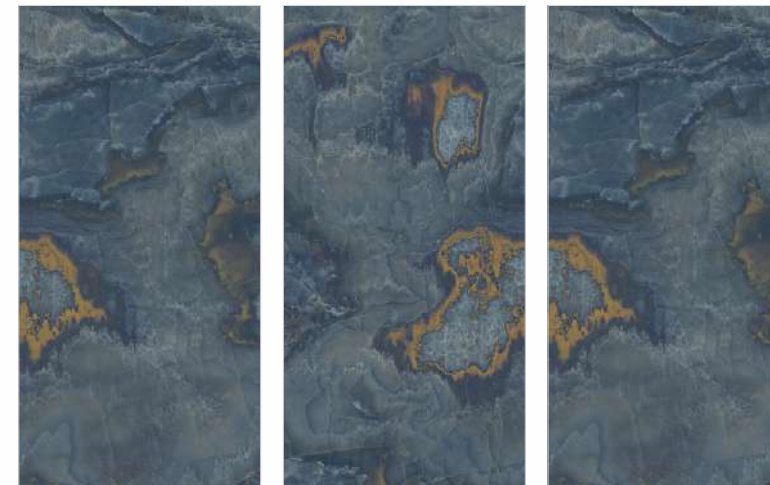

CAIRO ONYX BLUE

Available Size :

 **160x160cm**
9mm Thickness
12mm Thickness

 **160x320cm**
6mm Thickness
12mm Thickness
15mm Thickness
20mm Thickness

Available Finishes :

Matt **Carving**
Polished **Metallic**
Full digital **Rustic**
Granilla **Grooving** And many more