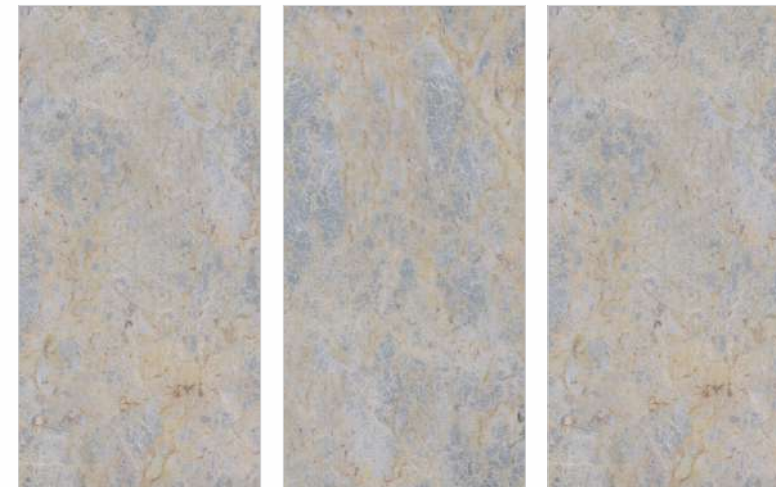

Available Size :

160x160cm
9mm Thickness
12mm Thickness

160x320cm
6mm Thickness
12mm Thickness
15mm Thickness
20mm Thickness

Available Finishes :

Matt   **Carving**
Polished   **Metallic**
Full digital   **Rustic**
Granilla   **Grooving**   And many more

Applications Area :

Floor | Wall | Commercial | Facade
Vanity top | Counter top | Table top