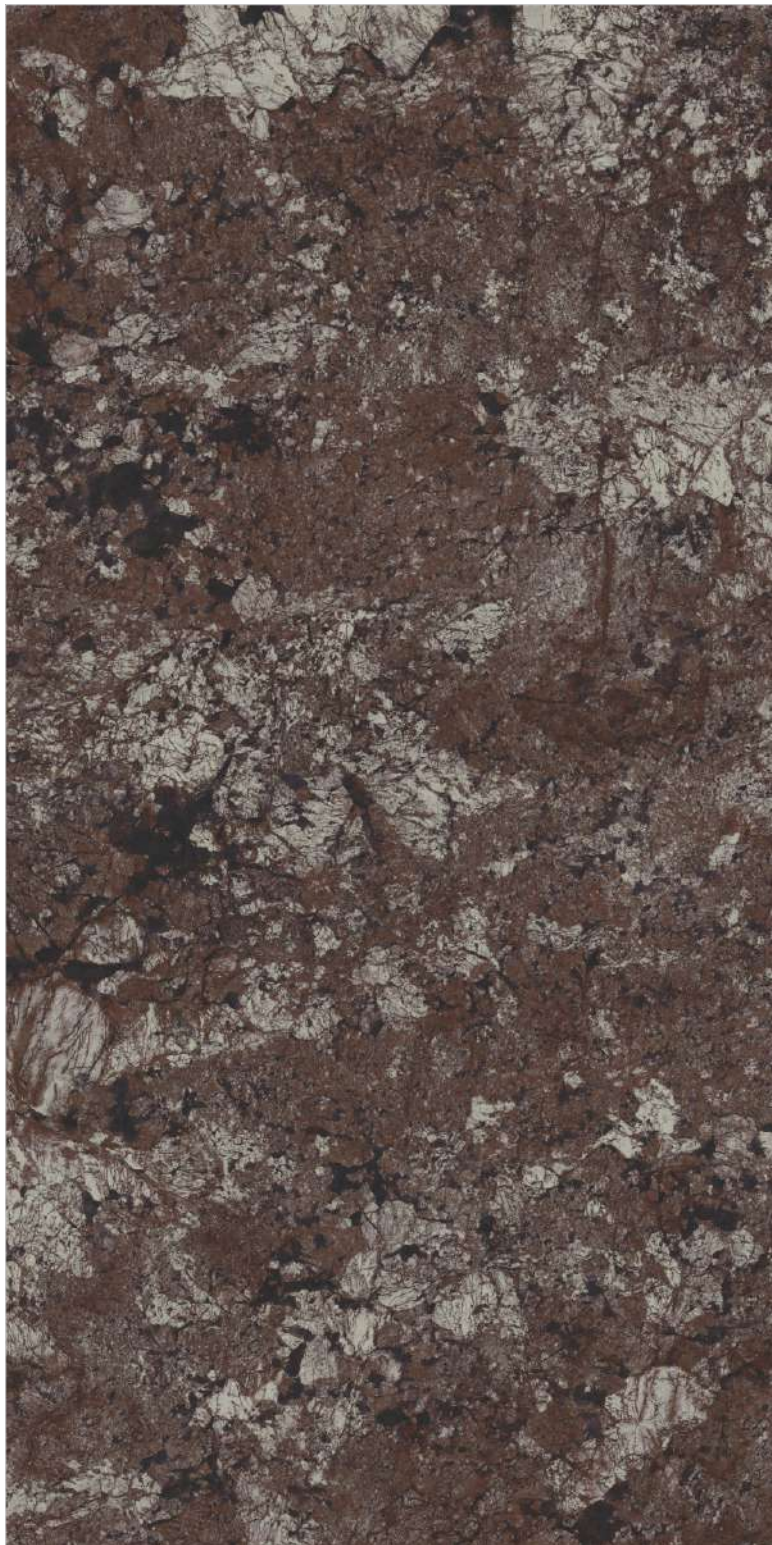

MONTE CRISTO