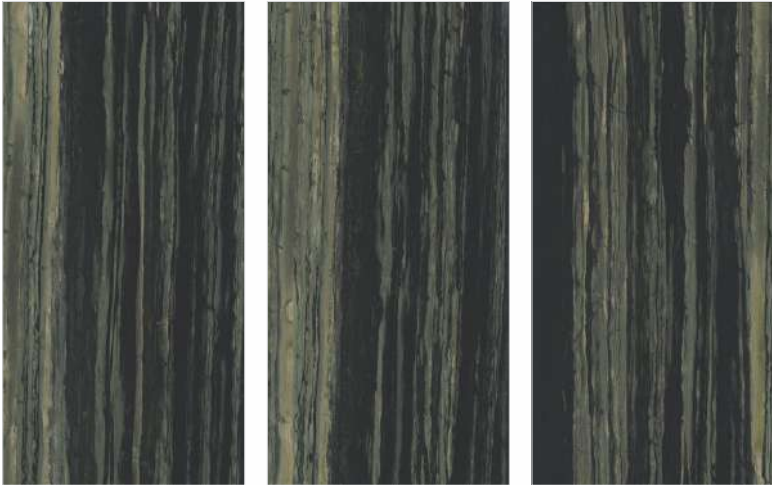

VERDE ROYALE

Available Size :

160x160cm
9mm Thickness
12mm Thickness

160x320cm
6mm Thickness
12mm Thickness
15mm Thickness
20mm Thickness

Available Finishes :

- Matt
- Polished
- Full digital
- Granilla
- Carving
- Metallic
- Rustic
- Grooving
- And many more

Applications Area :

Floor | Wall | Commercial | Facade
Vanity top | Counter top | Table top