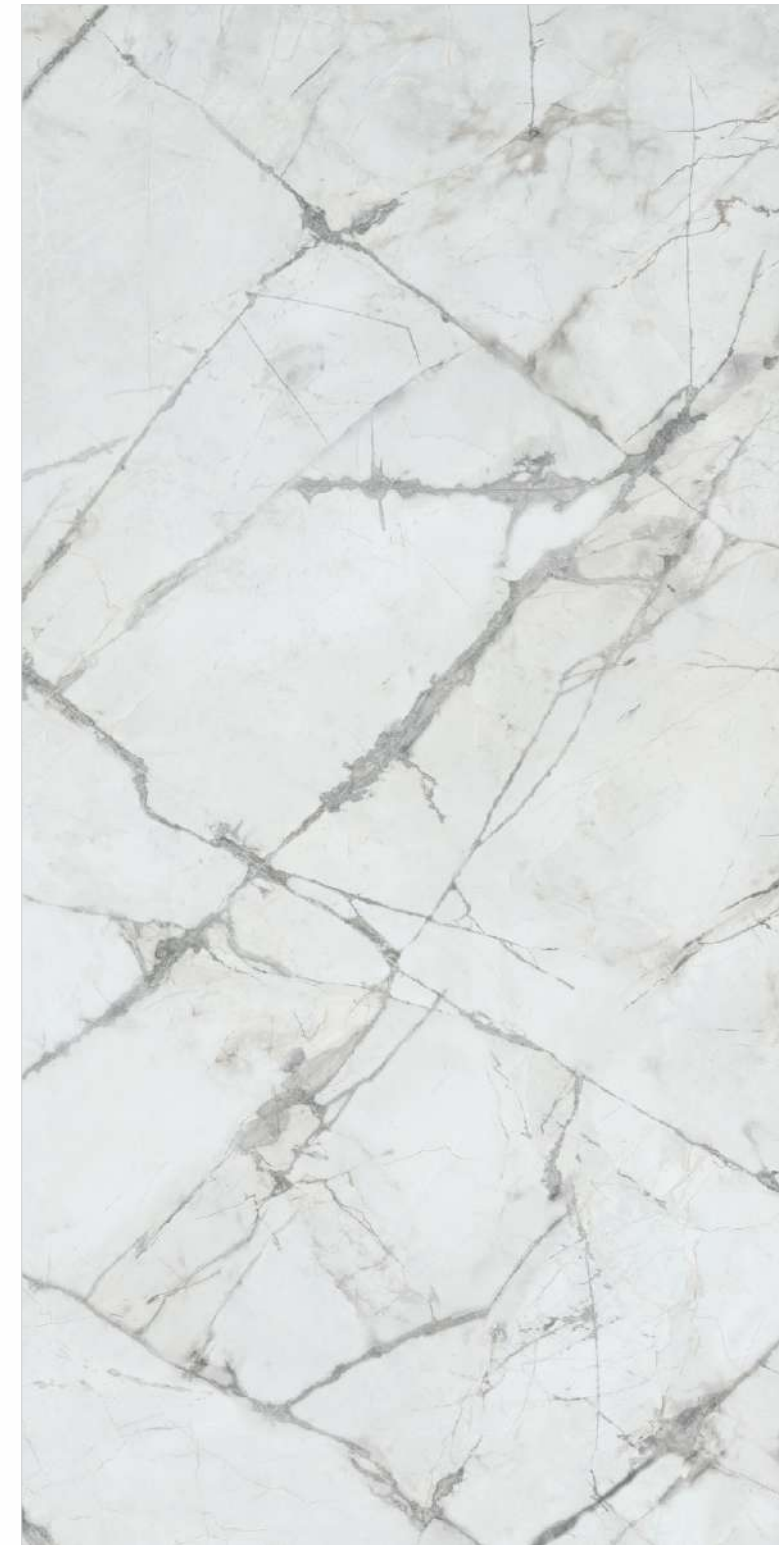

ICE BURG BLANCO

Available Size :

160x160cm
9mm Thickness
12mm Thickness

160x320cm
6mm Thickness
12mm Thickness
15mm Thickness
20mm Thickness

Available Finishes :

Matt   **Carving**
Polished   **Metallic**
Full digital   **Rustic**
Granilla   **Grooving**   And many more