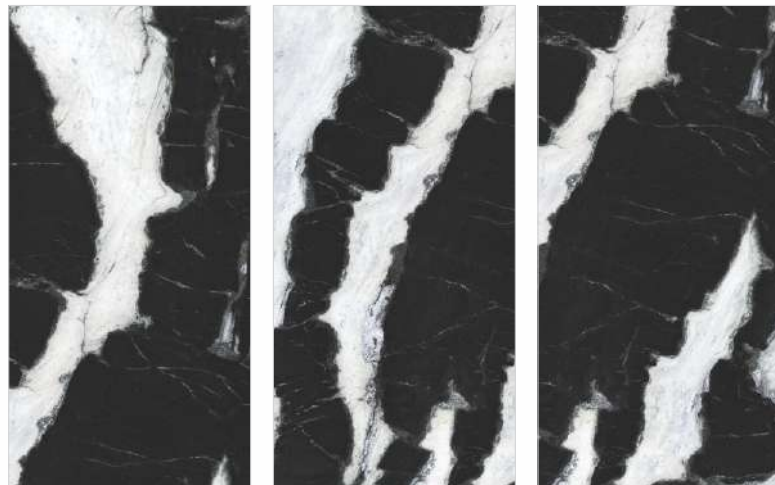

Available Size :

160x160cm
9mm Thickness
12mm Thickness

160x320cm
6mm Thickness
12mm Thickness
15mm Thickness
20mm Thickness

Available Finishes :

Matt   **Carving**
Polished   **Metallic**
Full digital   **Rustic**
Granilla   **Grooving**   And many more

Applications Area :

Floor | Wall | Commercial | Facade
Vanity top | Counter top | Table top