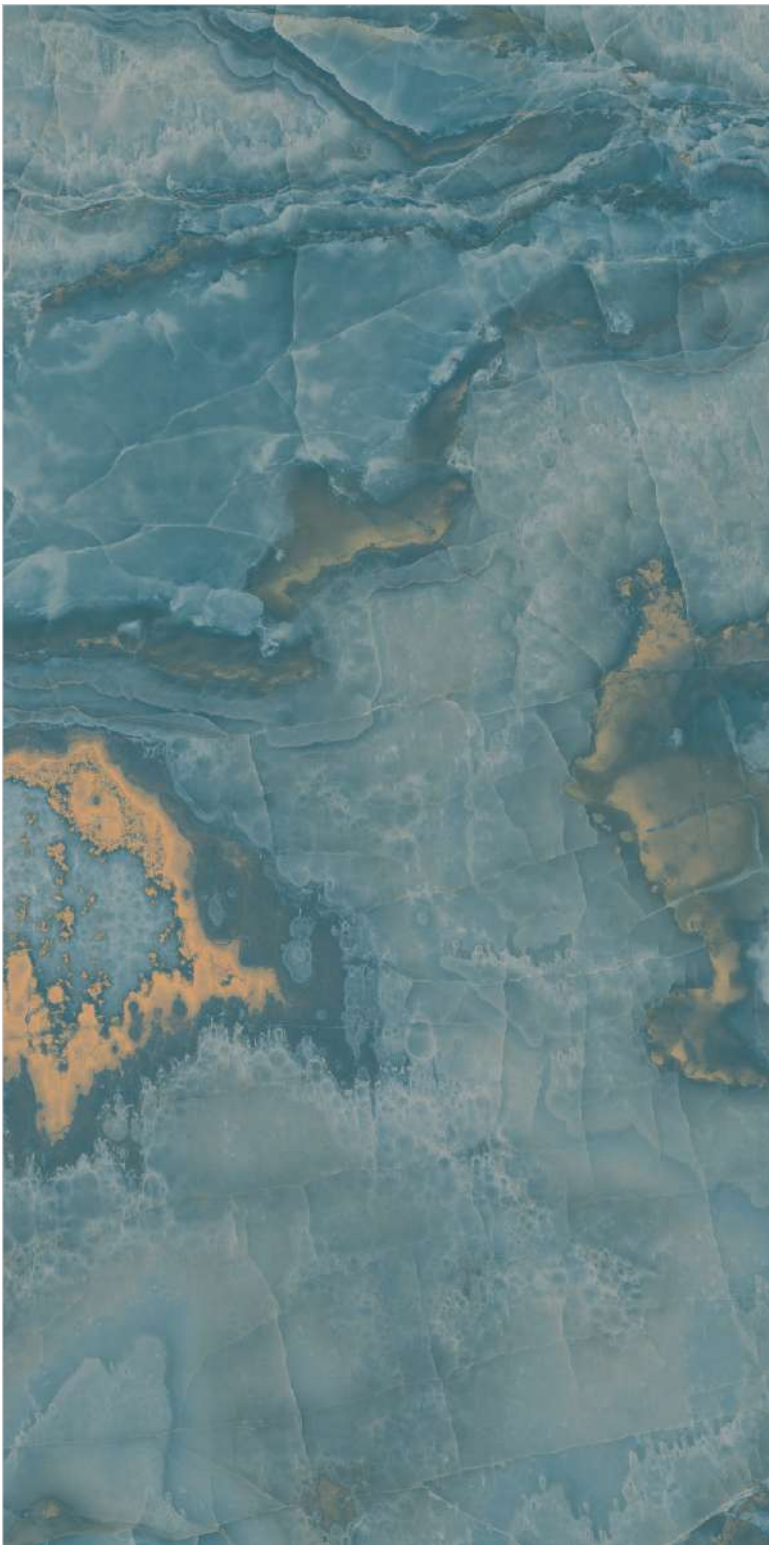

CAIRO ONYX AQUA

Available Size :

160x160cm
9mm Thickness
12mm Thickness

160x320cm
6mm Thickness
12mm Thickness
15mm Thickness
20mm Thickness

Available Finishes :

Matt   **Carving**
Polished   **Metallic**
Full digital   **Rustic**
Granilla   **Grooving**   And many more