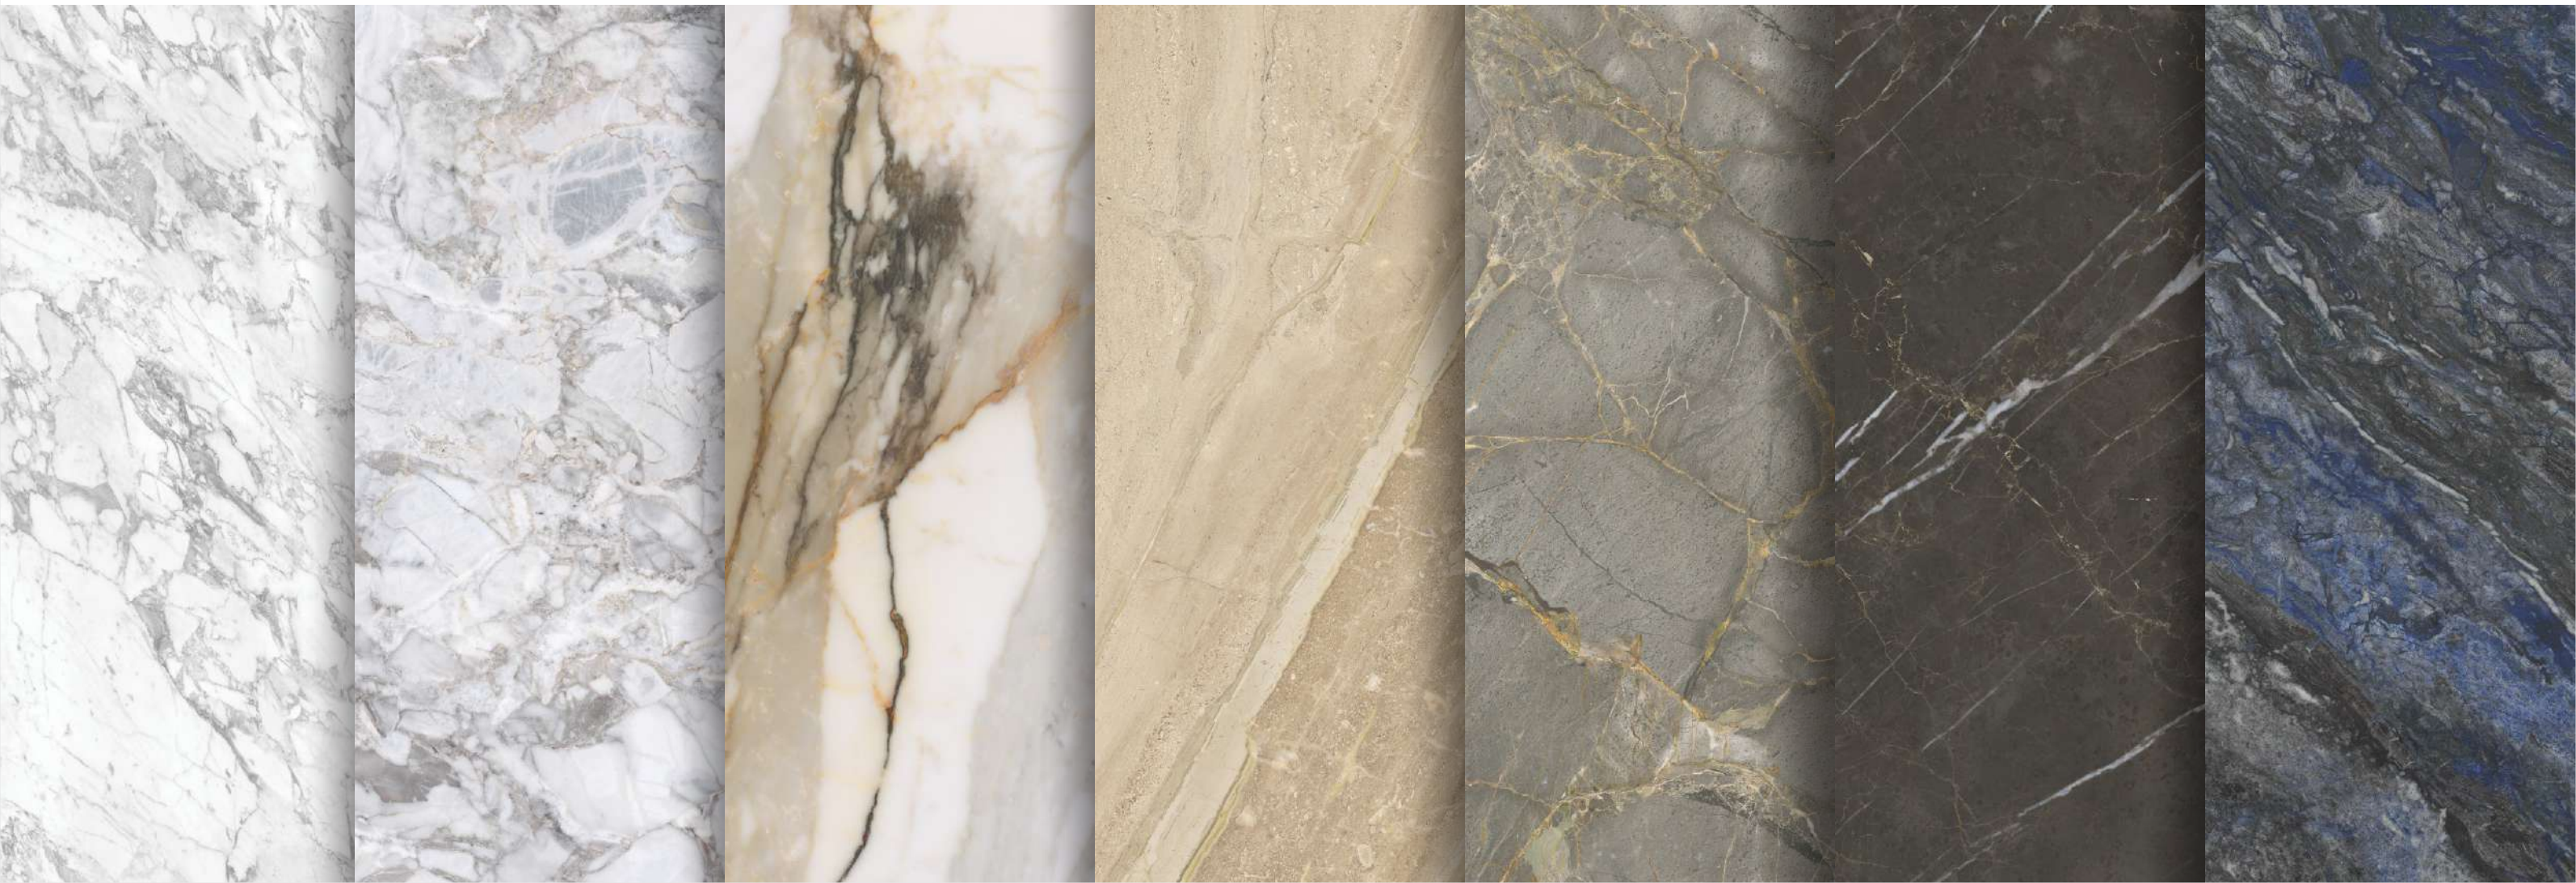

▼ 15mm Thickness

▼ 20mm Thickness

Edge Profiles

The mouldable edge profiles add versatility to the designs, giving a uniqueness that draws attention to your spaces.

EASED EDGE

1/2" ROUND TOP & BOTTOM

OGEE

DEMI BULLNOSE