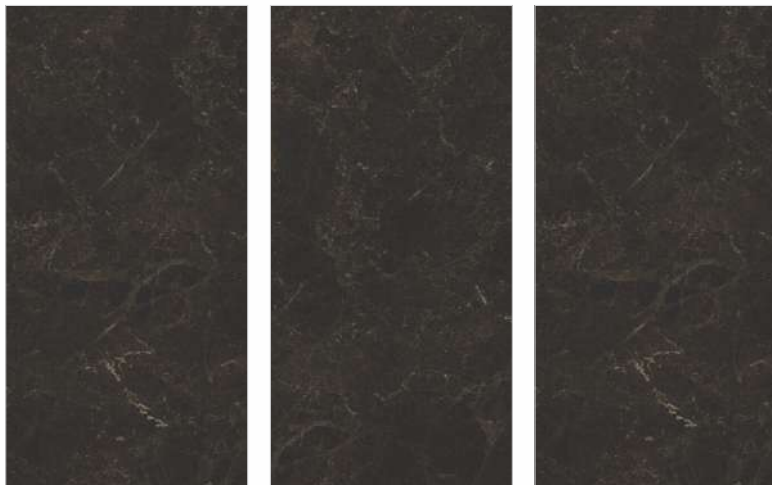

NORD BROWN

Available Size :

160x160cm
9mm Thickness
12mm Thickness

160x320cm
6mm Thickness
12mm Thickness
15mm Thickness
20mm Thickness

Available Finishes :

Matt	Carving
Polished	Metallic
Full digital	Rustic
Granilla	Grooving And many more

Applications Area :

Floor | Wall | Commercial | Facade
Vanity top | Counter top | Table top