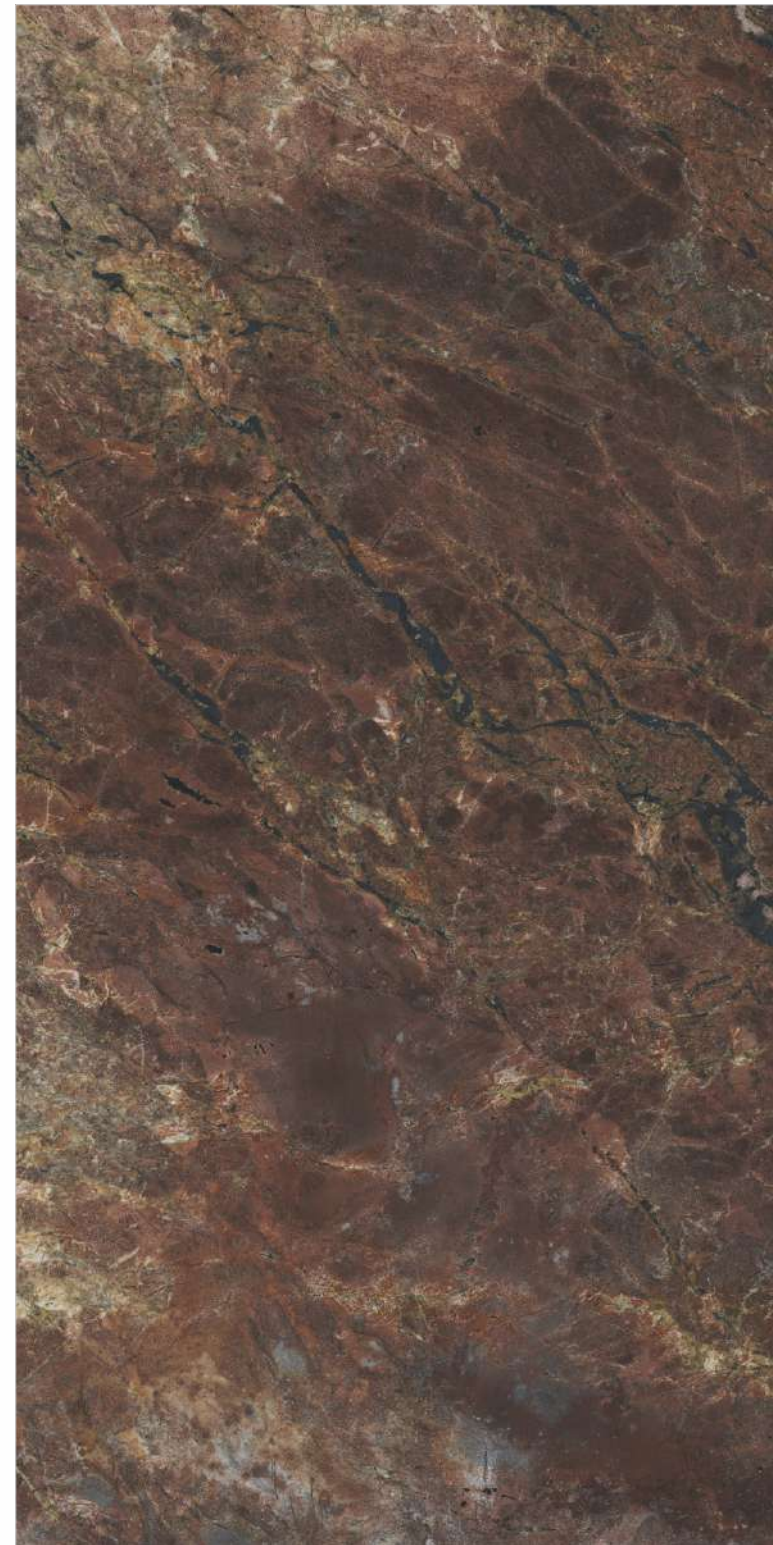

MOULIN ROGUE

Available Size :

 **160x160cm**
9mm Thickness
12mm Thickness

 **160x320cm**
6mm Thickness
12mm Thickness
15mm Thickness
20mm Thickness

Available Finishes :

Matt **Carving**
Polished **Metallic**
Full digital **Rustic**
Granilla **Grooving** And many more