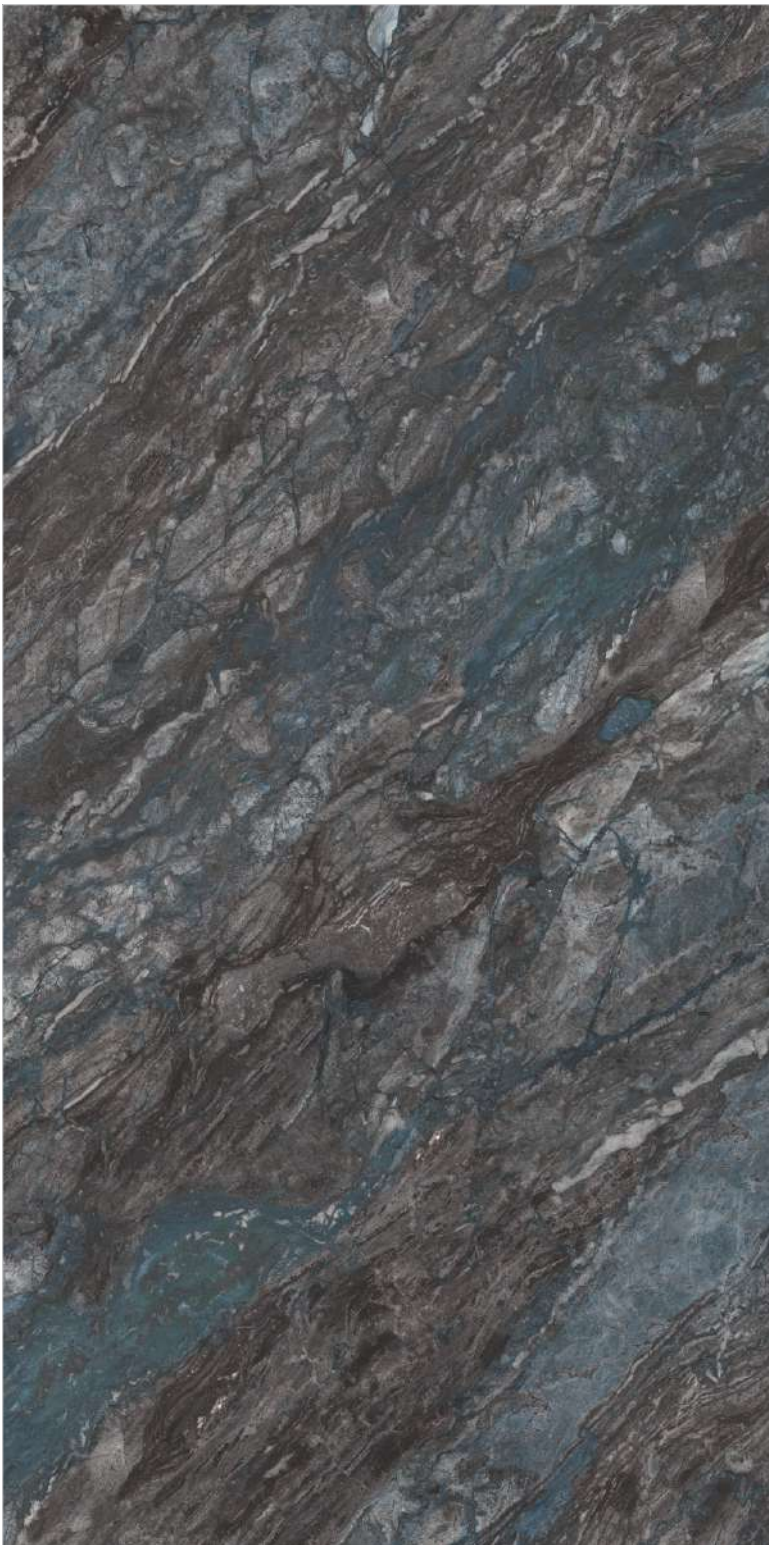

BENEVENTO AQUA

Available Size :

160x160cm
9mm Thickness
12mm Thickness

160x320cm
6mm Thickness
12mm Thickness
15mm Thickness
20mm Thickness

Available Finishes :

Matt   **Carving**
Polished   **Metallic**
Full digital   **Rustic**
Granilla   **Grooving**   And many more