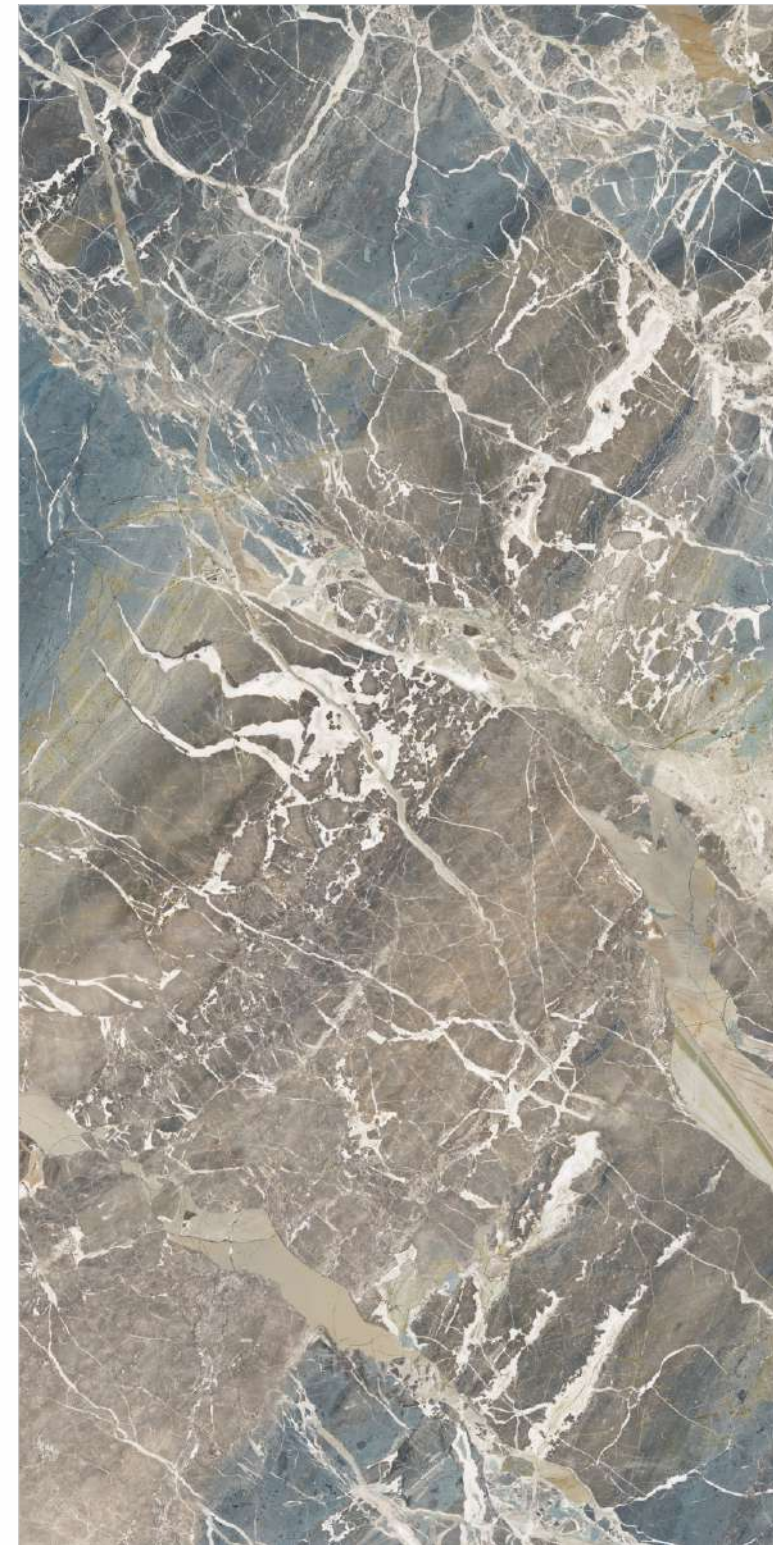

BELLATRIX AZUL

Available Size :

160x160cm
9mm Thickness
12mm Thickness

160x320cm
6mm Thickness
12mm Thickness
15mm Thickness
20mm Thickness

Available Finishes :

Matt   **Carving**
Polished   **Metallic**
Full digital   **Rustic**
Granilla   **Grooving**   And many more

Applications Area :

Floor | Wall | Commercial | Facade
Vanity top | Counter top | Table top