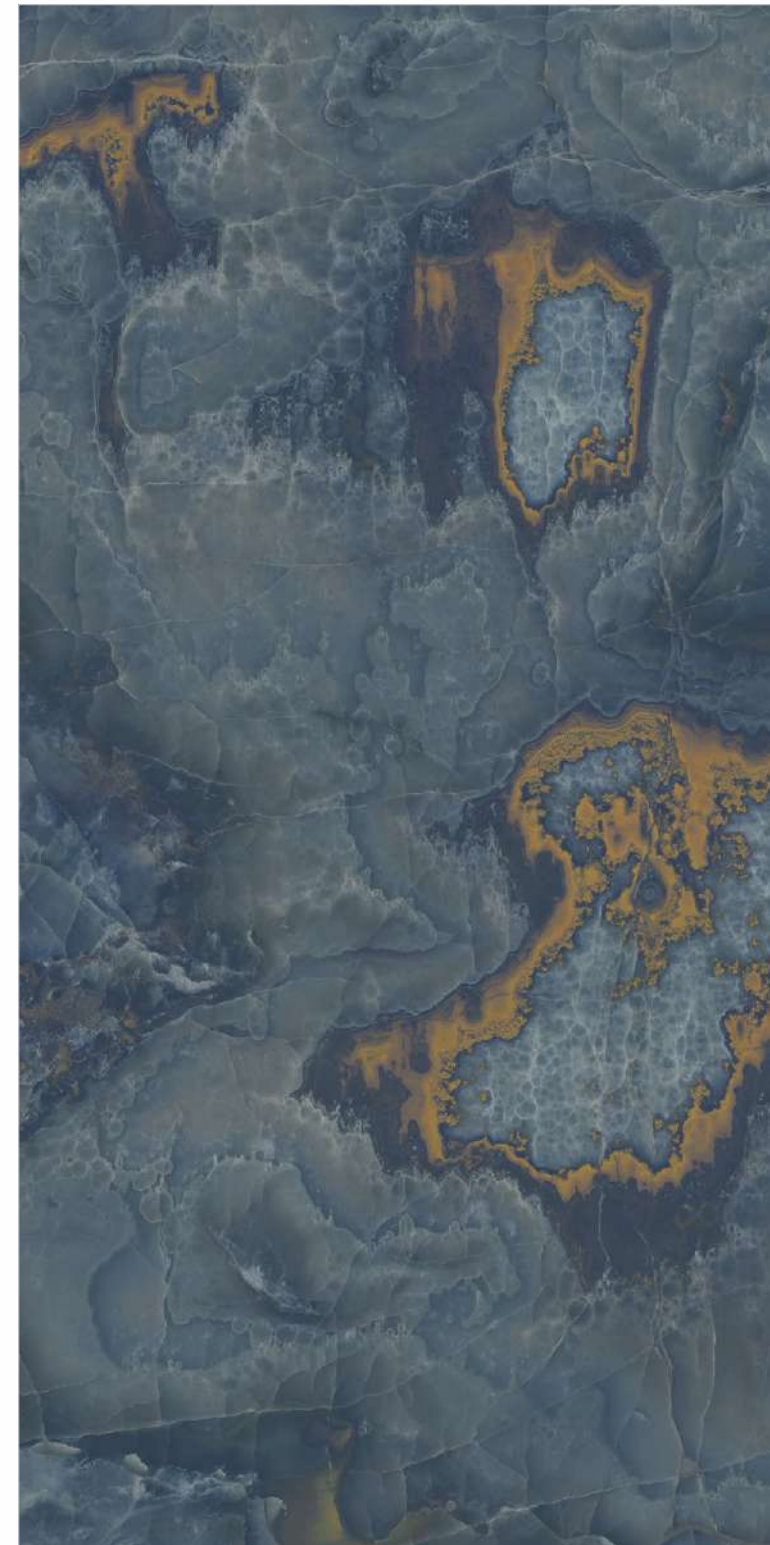

CAIRO ONYX BLUE

Available Size :

160x160cm
9mm Thickness
12mm Thickness

160x320cm
6mm Thickness
12mm Thickness
15mm Thickness
20mm Thickness

Available Finishes :

Matt   **Carving**
Polished   **Metallic**
Full digital   **Rustic**
Granilla   **Grooving**   And many more