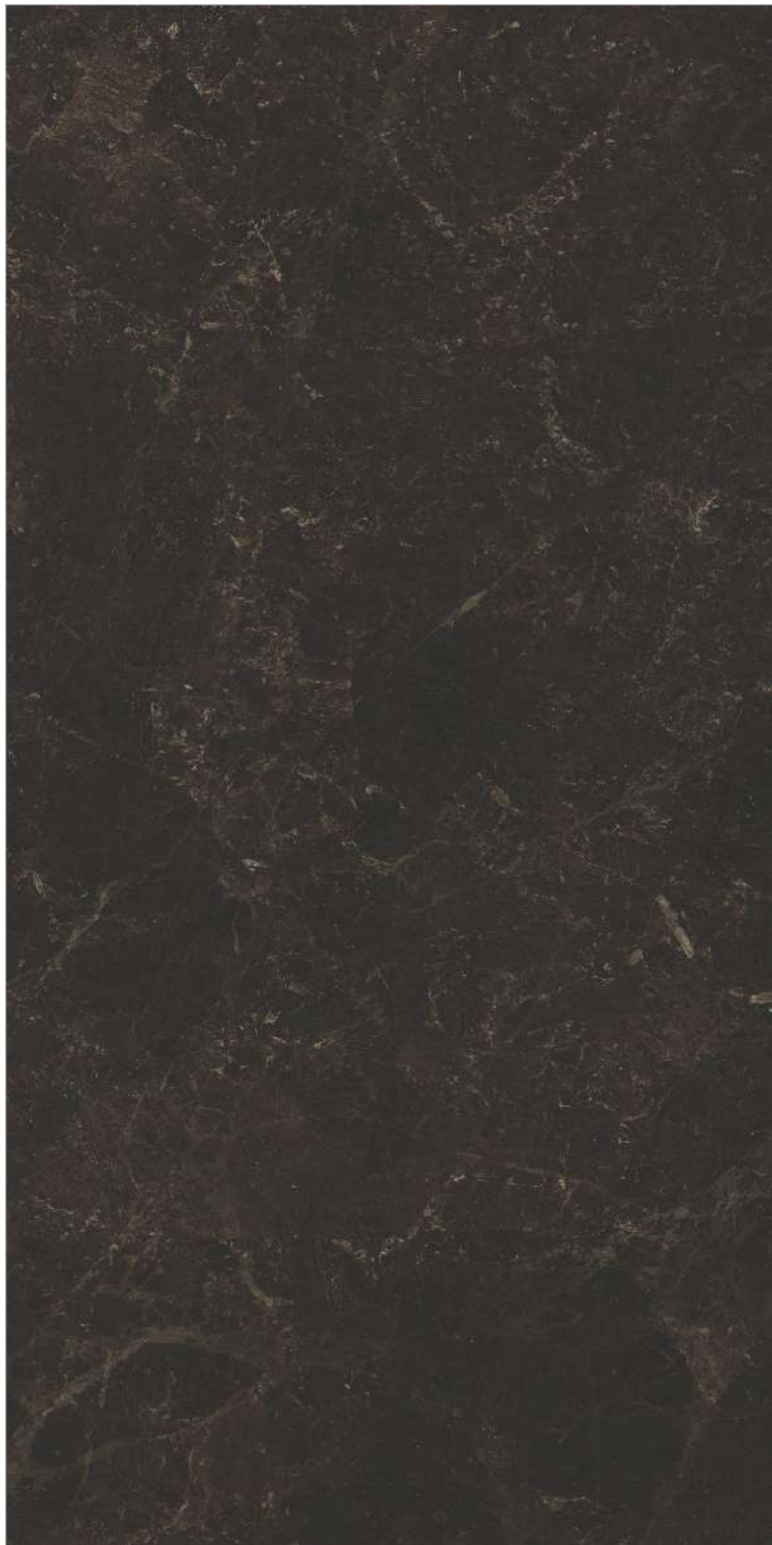

NORD BROWN

Available Size :

160x160cm
9mm Thickness
12mm Thickness

160x320cm
6mm Thickness
12mm Thickness
15mm Thickness
20mm Thickness

Available Finishes :

Matt	Carving
Polished	Metallic
Full digital	Rustic
Granilla	Grooving And many more

Applications Area :

Floor | Wall | Commercial | Facade
Vanity top | Counter top | Table top