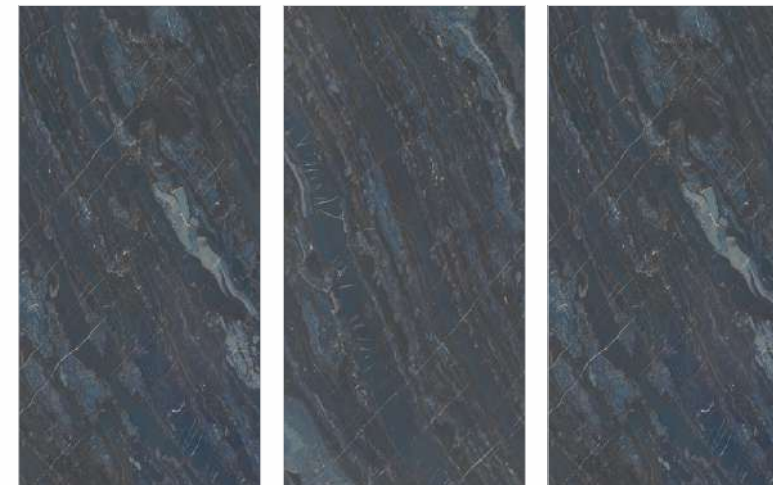

GANYMEDE BLUE

Available Size :

160x160cm
9mm Thickness
12mm Thickness

160x320cm
6mm Thickness
12mm Thickness
15mm Thickness
20mm Thickness

Available Finishes :

Matt	Carving
Polished	Metallic
Full digital	Rustic
Granilla	Grooving And many more

Applications Area :

Floor | Wall | Commercial | Facade
Vanity top | Counter top | Table top