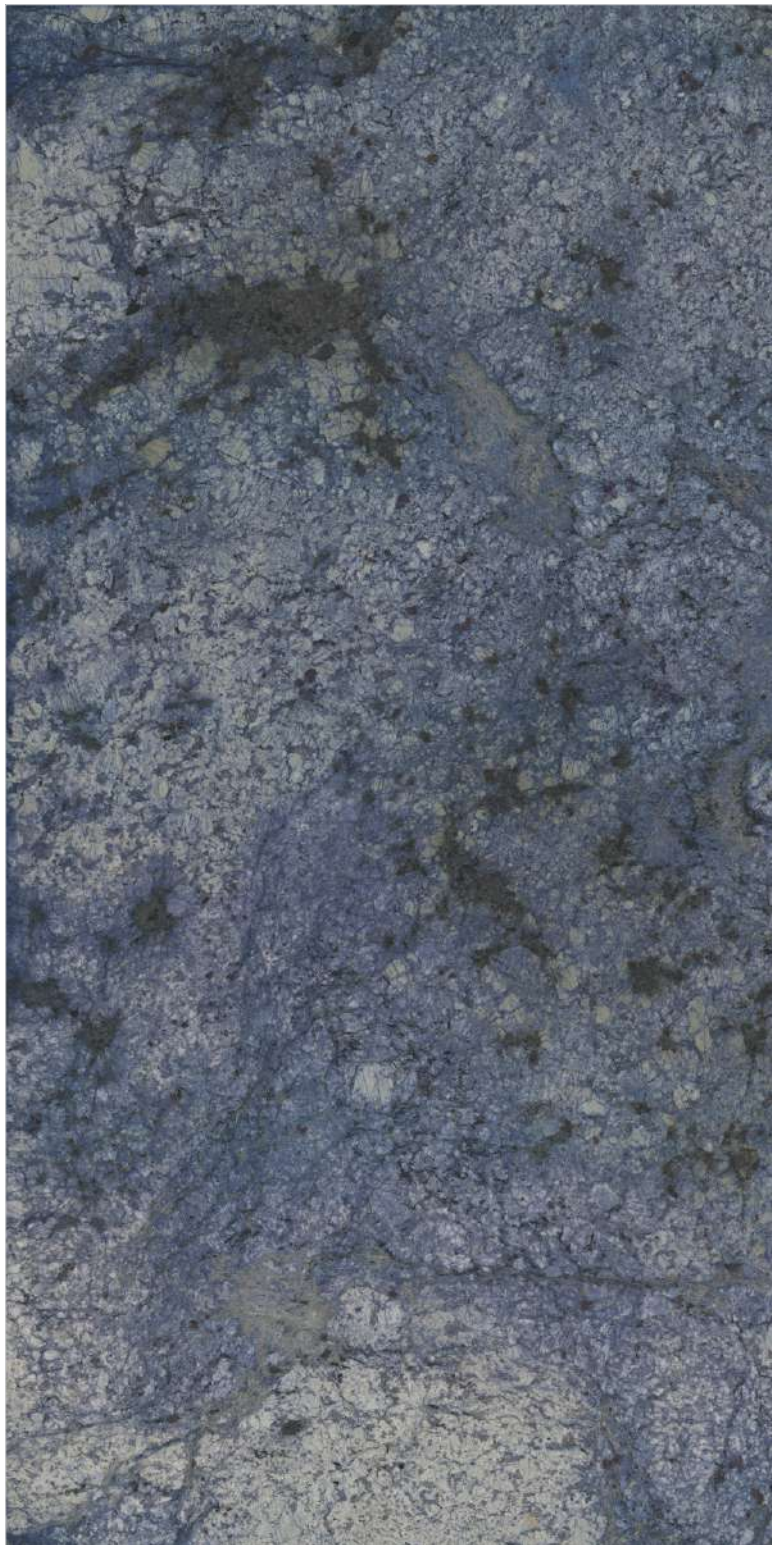

SODA LITE AZUL