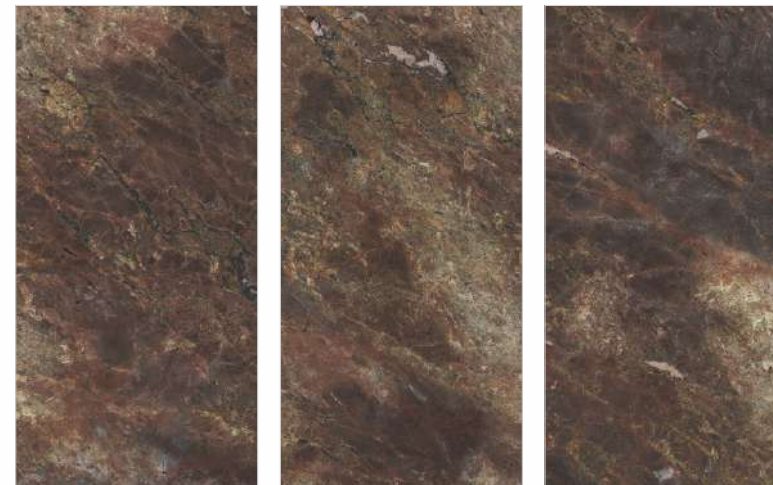

Available Size :

160x160cm
9mm Thickness
12mm Thickness

160x320cm
6mm Thickness
12mm Thickness
15mm Thickness
20mm Thickness

Available Finishes :

Matt   **Carving**
Polished   **Metallic**
Full digital   **Rustic**
Granilla   **Grooving**   And many more

Applications Area :

Floor | Wall | Commercial | Facade
Vanity top | Counter top | Table top