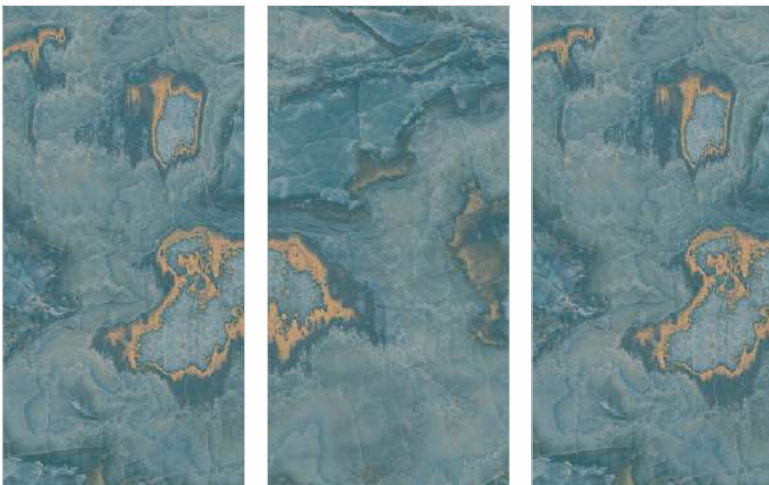

Applications Area :

Floor | Wall | Commercial | Facade
Vanity top | Counter top | Table top