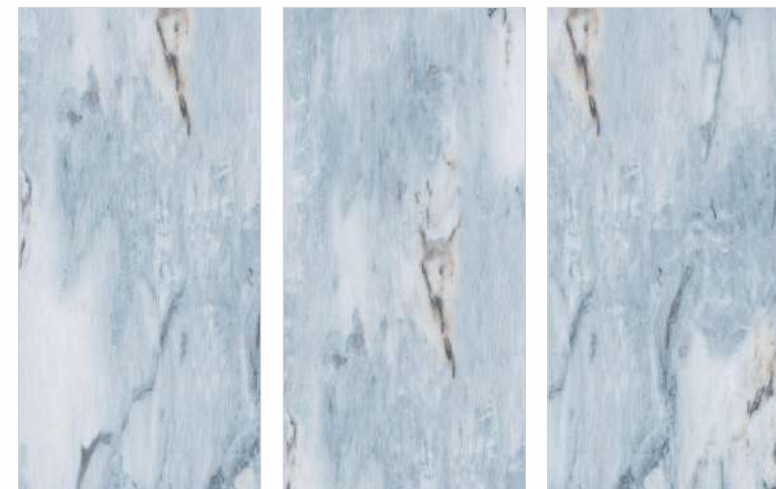

DULCE AQUA

Available Size :

160x160cm
9mm Thickness
12mm Thickness

160x320cm
6mm Thickness
12mm Thickness
15mm Thickness
20mm Thickness

Available Finishes :

Matt	Carving
Polished	Metallic
Full digital	Rustic
Granilla	Grooving And many more

Applications Area :

Floor | Wall | Commercial | Facade
Vanity top | Counter top | Table top