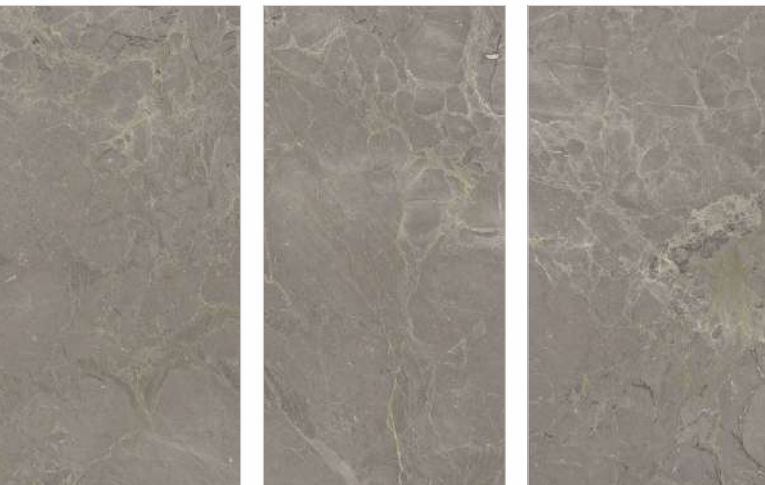

Available Size :

160x160cm
9mm Thickness
12mm Thickness

160x320cm
6mm Thickness
12mm Thickness
15mm Thickness
20mm Thickness

Available Finishes :

Matt   **Carving**
Polished   **Metallic**
Full digital   **Rustic**
Granilla   **Grooving**   And many more

Applications Area :

Floor | Wall | Commercial | Facade
Vanity top | Counter top | Table top