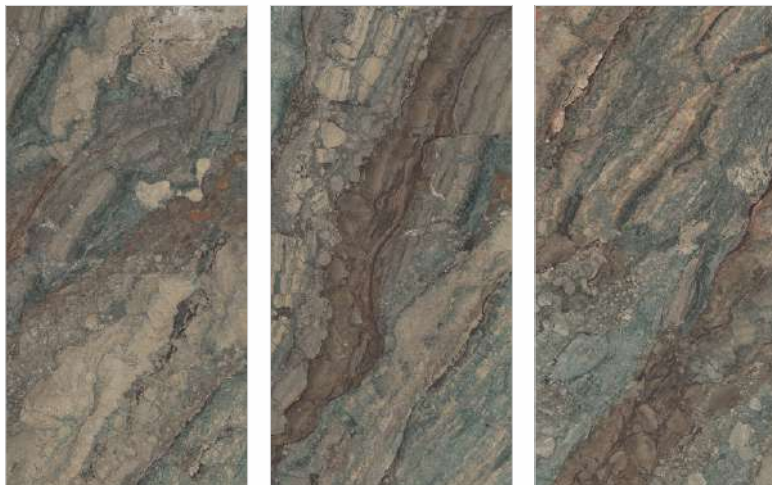

LUCENTEZZA TEAL

Available Size :

160x160cm
9mm Thickness
12mm Thickness

160x320cm
6mm Thickness
12mm Thickness
15mm Thickness
20mm Thickness

Available Finishes :

Matt   **Carving**
Polished   **Metallic**
Full digital   **Rustic**
Granilla   **Grooving**   And many more

Applications Area :

Floor | Wall | Commercial | Facade
Vanity top | Counter top | Table top