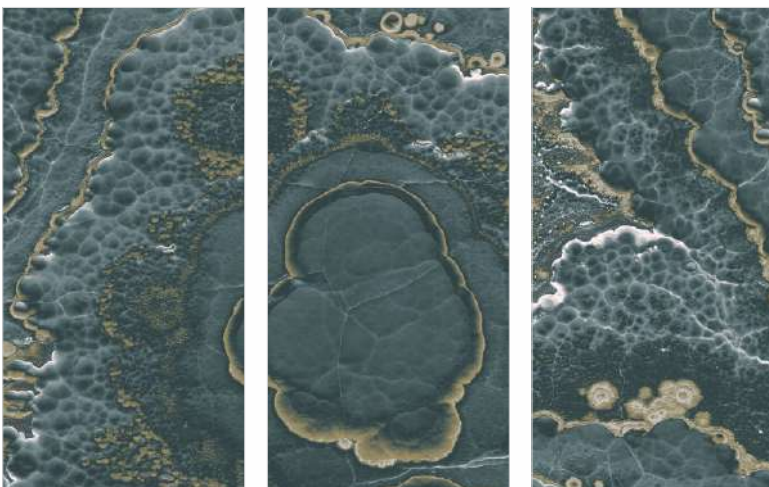

Applications Area :

Floor | Wall | Commercial | Facade
Vanity top | Counter top | Table top