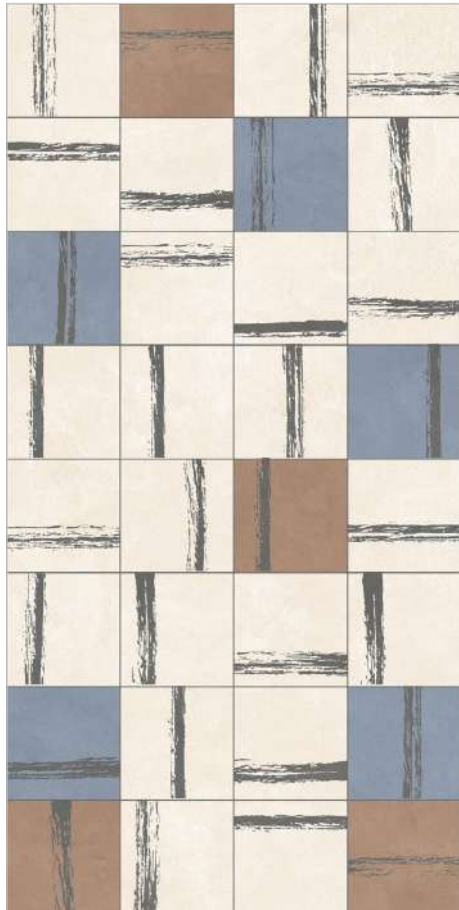

ADORN MOROCCAN

**GRANICER**  
CERAMICA INDIANA

Adorn  
SERIES

GRANICER  
CERAMICA INDIANA

**Adorn** 60x120 | GVT  
SERIES (glue effect)

ADORN MOROC MULTI

MOROC CREMA

**Adorn** 60x120 | GVT  
SERIES (glue effect)