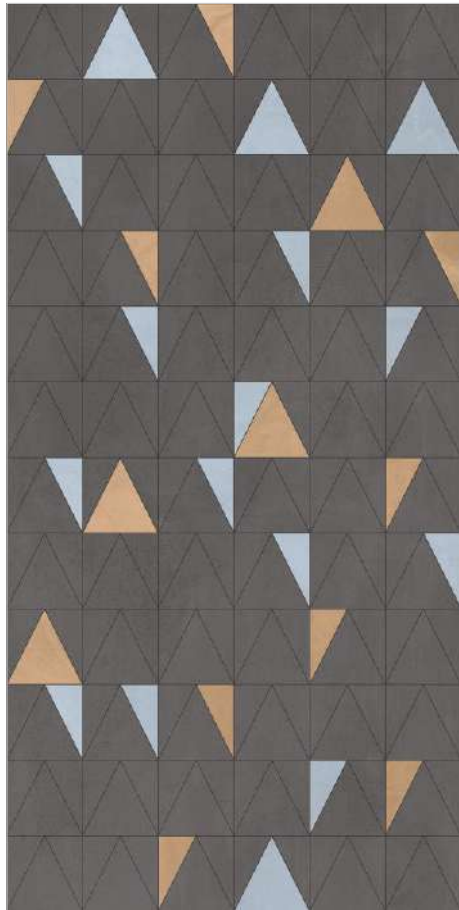

FIRE  
RESISTANT

SCRATCH  
RESISTANT

60  
x  
120  
cm

**Adorn** 60x120 | GVT  
SERIES (glue effect)

ADORN AKROS BIANCO

AKROS BIANCO

**Adorn** 60x120 | GVT  
SERIES (glue effect)

ADORN AKROS CHARCOAL