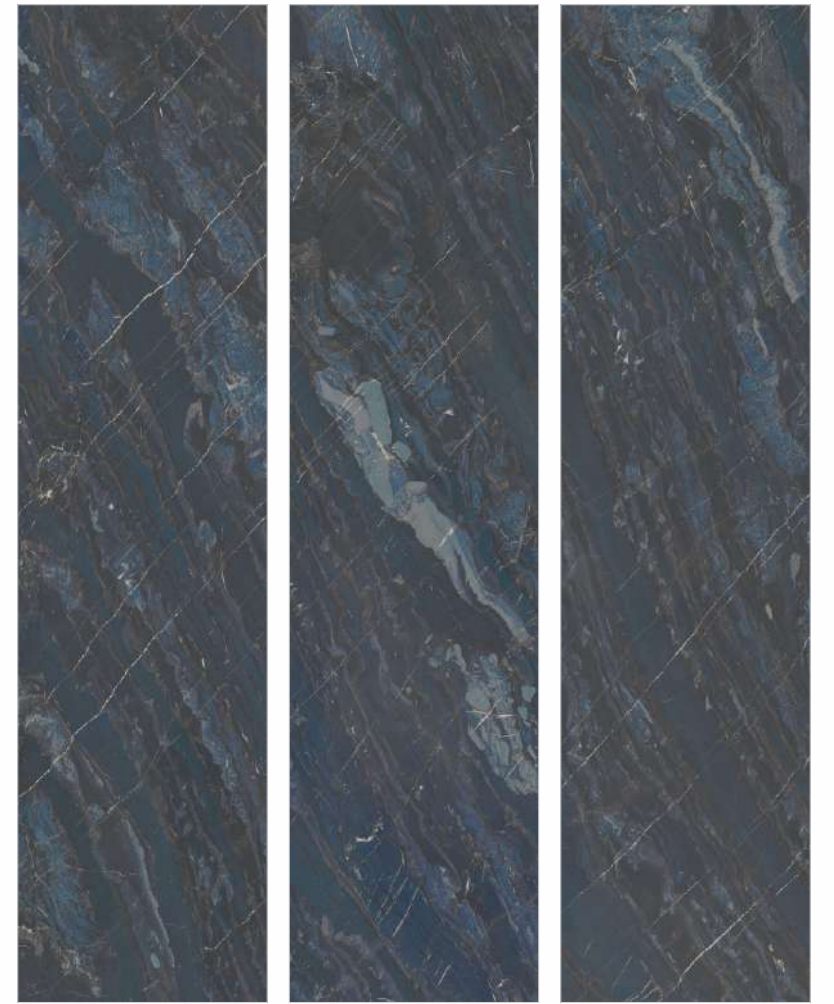

GANYMEDE BLUE

Available Size :

80x320cm
15mm Thickness
20mm Thickness

80x300cm
6mm Thickness
15mm Thickness
20mm Thickness

80x240cm
9mm Thickness
15mm Thickness
20mm Thickness

Available Finishes :

Matt   **Carving**
Polished   **Metallic**
Full digital   **Rustic**
Granilla   **Grooving**   And many more

Applications Area :

Floor | Wall | Commercial | Facade
Vanity top | Counter top | Table top