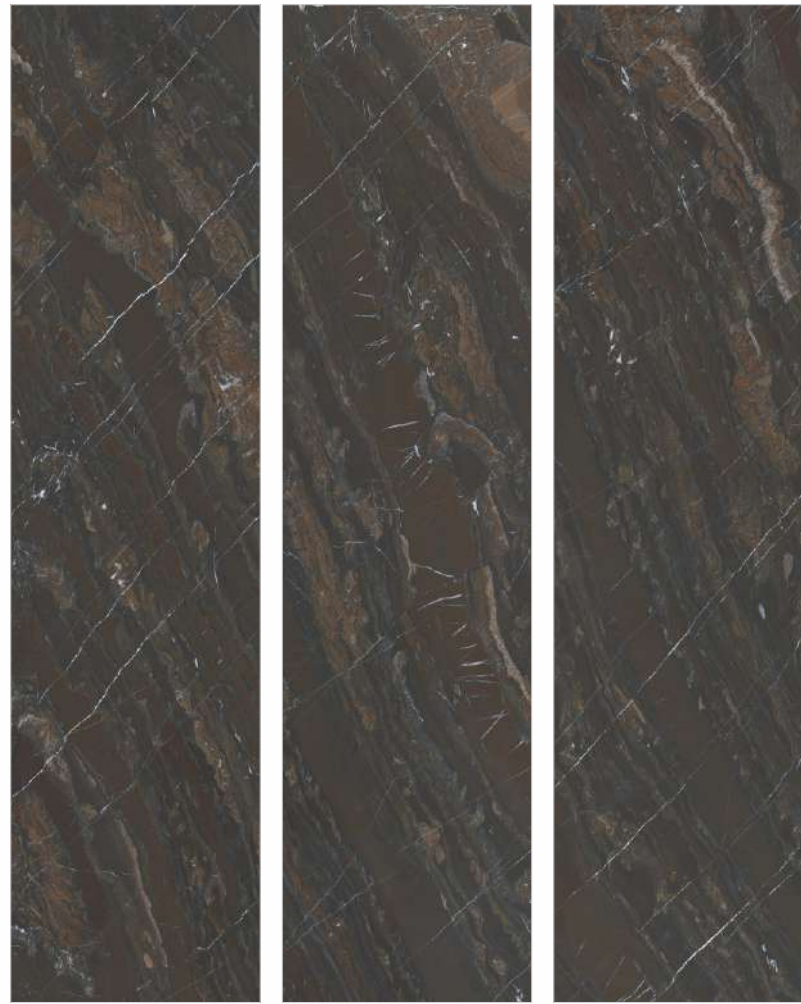

GANYMEDE BROWN

Available Size :

80x320cm
15mm Thickness
20mm Thickness

80x300cm
6mm Thickness
15mm Thickness
20mm Thickness

80x240cm
9mm Thickness
15mm Thickness
20mm Thickness

Available Finishes :

Matt   **Carving**
Polished   **Metallic**
Full digital   **Rustic**
Granilla   **Grooving**   And many more

Applications Area :

Floor | Wall | Commercial | Facade
Vanity top | Counter top | Table top