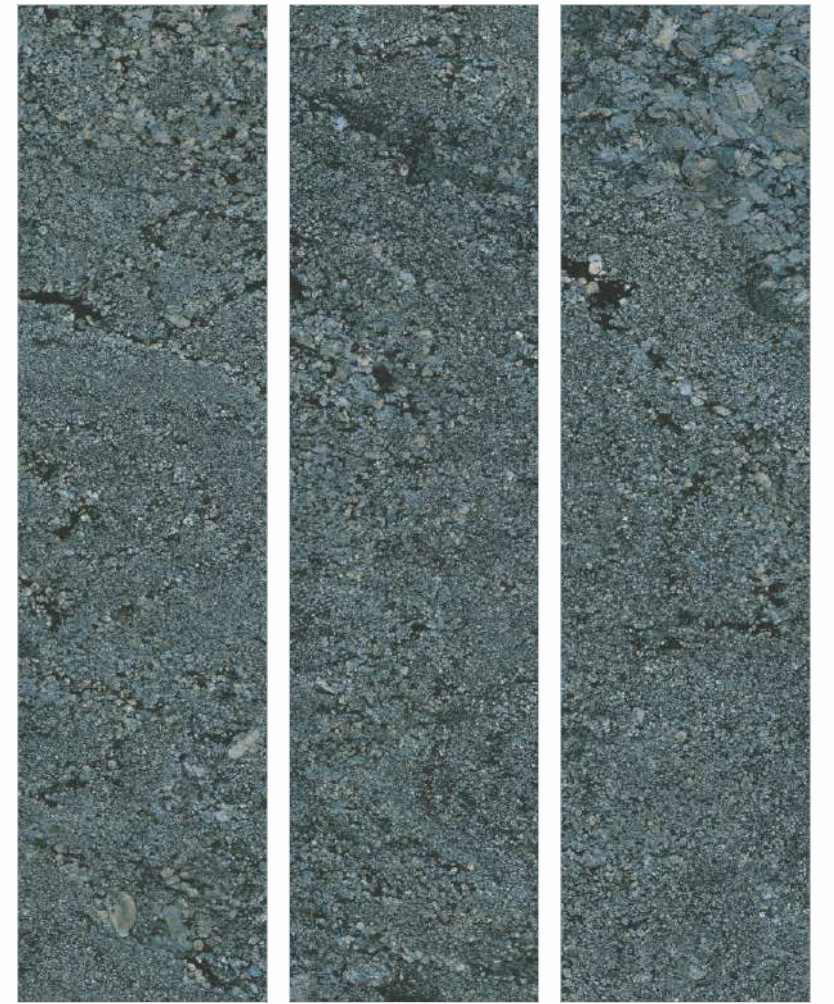

AQUA DESIERTO

Available Size :

80x320cm
15mm Thickness
20mm Thickness

80x300cm
6mm Thickness
15mm Thickness
20mm Thickness

80x240cm
9mm Thickness
15mm Thickness
20mm Thicknes

Available Finishes :

Matt   **Carving**
Polished   **Metallic**
Full digital   **Rustic**
Granilla   **Grooving**   And many more

Applications Area :

Floor | Wall | Commercial | Facade
Vanity top | Counter top | Table top