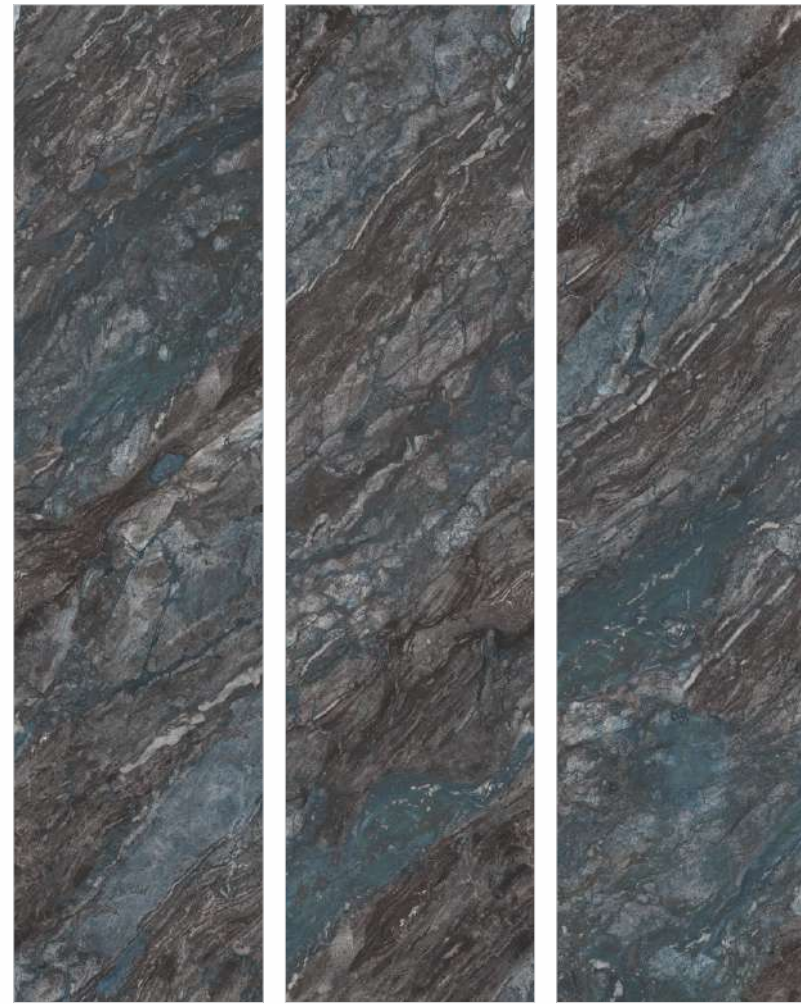

BENEVENTO AQUA

Available Size :

80x320cm
15mm Thickness
20mm Thickness

80x300cm
6mm Thickness
15mm Thickness
20mm Thickness

80x240cm
9mm Thickness
15mm Thickness
20mm Thicknes

Available Finishes :

Matt   **Carving**
Polished   **Metallic**
Full digital   **Rustic**
Granilla   **Grooving**   And many more

Applications Area :

Floor | Wall | Commercial | Facade
Vanity top | Counter top | Table top