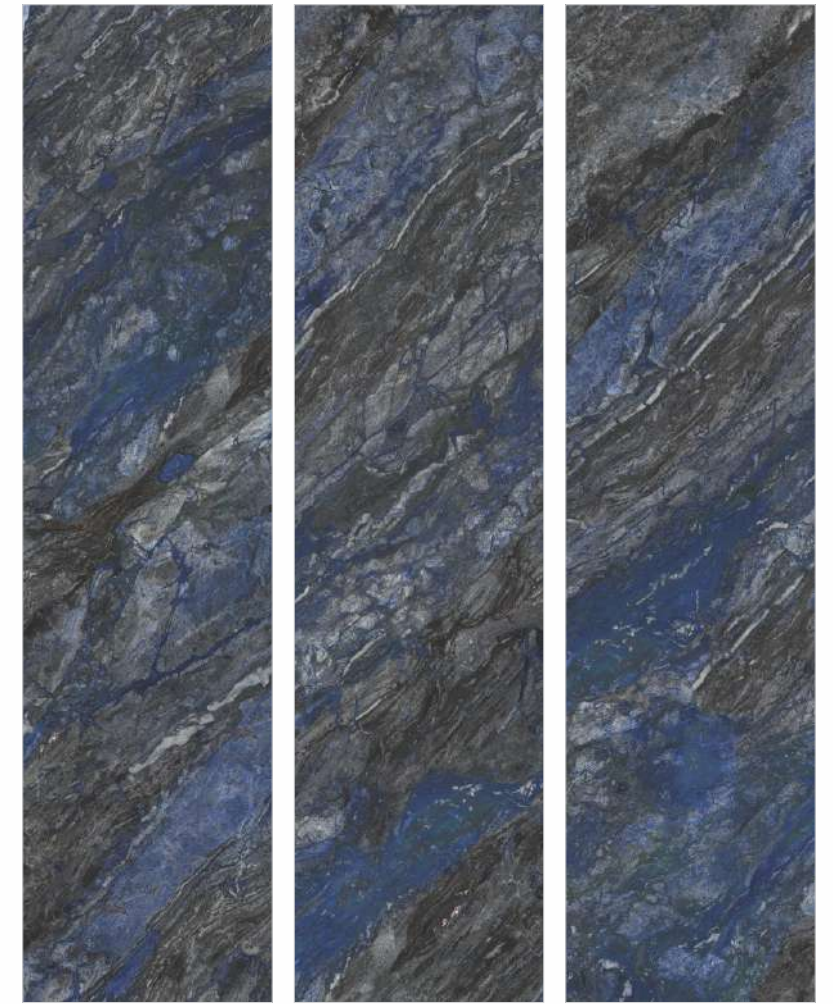

BENEVENTO AZUL

Available Size :

80x320cm
15mm Thickness
20mm Thickness

80x300cm
6mm Thickness
15mm Thickness
20mm Thickness

80x240cm
9mm Thickness
15mm Thickness
20mm Thicknes

Available Finishes :

Matt   **Carving**
Polished   **Metallic**
Full digital   **Rustic**
Granilla   **Grooving**   And many more

Applications Area :

Floor | Wall | Commercial | Facade
Vanity top | Counter top | Table top