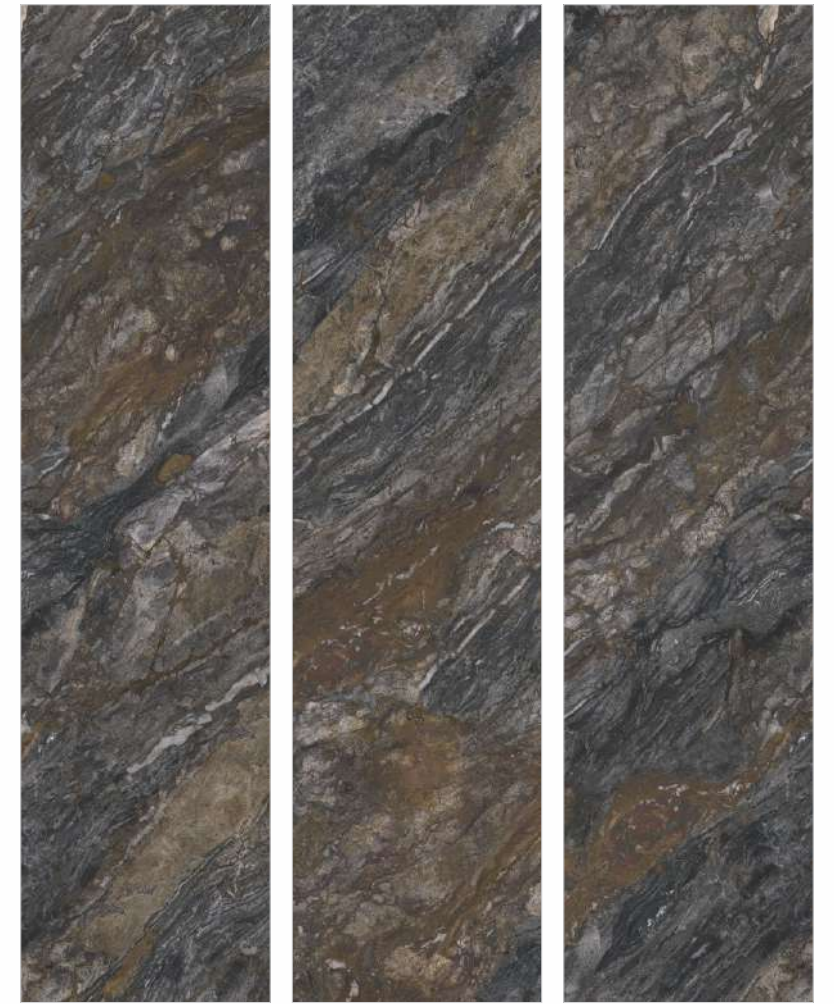

BENEVENTO BRONZE

Available Size :

80x320cm
15mm Thickness
20mm Thickness

80x300cm
6mm Thickness
15mm Thickness
20mm Thickness

80x240cm
9mm Thickness
15mm Thickness
20mm Thicknes

Available Finishes :

Matt   **Carving**
Polished   **Metallic**
Full digital   **Rustic**
Granilla   **Grooving**   And many more

Applications Area :

Floor | Wall | Commercial | Facade
Vanity top | Counter top | Table top