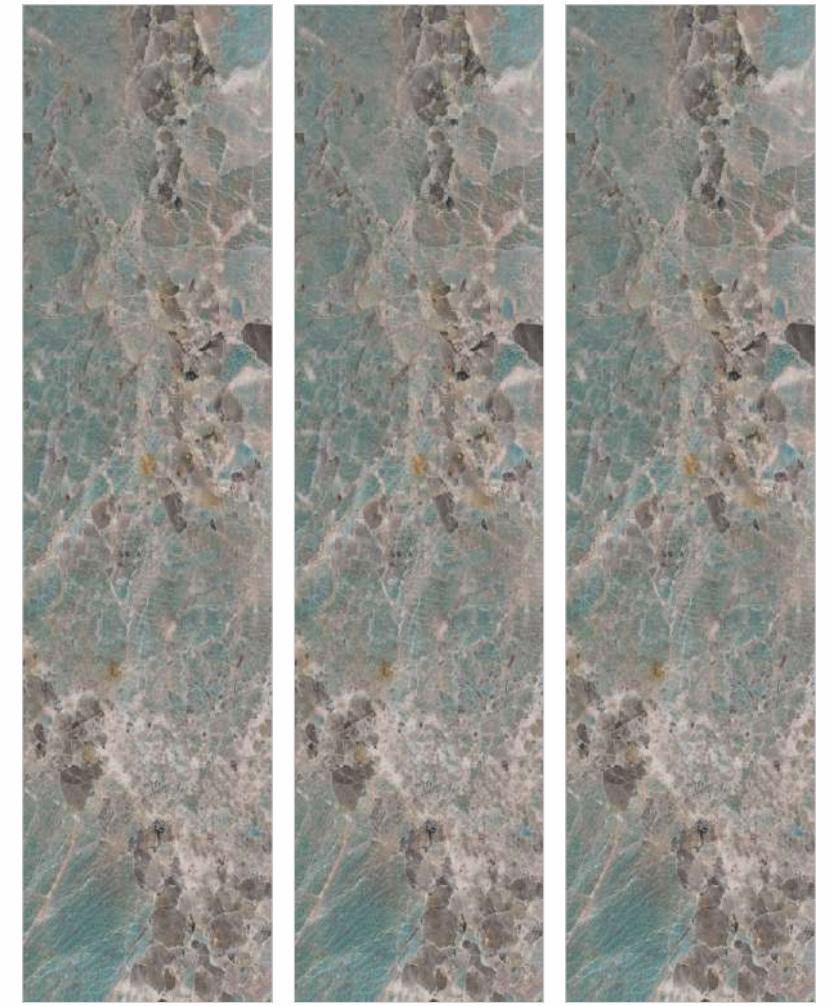

AMAZONITE

Available Size :

80x320cm 15mm Thickness 20mm Thickness	80x300cm 6mm Thickness 15mm Thickness 20mm Thickness	80x240cm 9mm Thickness 15mm Thickness 20mm Thickness

Available Finishes :

Matt   **Carving**
Polished   **Metallic**
Full digital   **Rustic**
Granilla   **Grooving**   And many more

Applications Area :

Floor | Wall | Commercial | Facade
Vanity top | Counter top | Table top