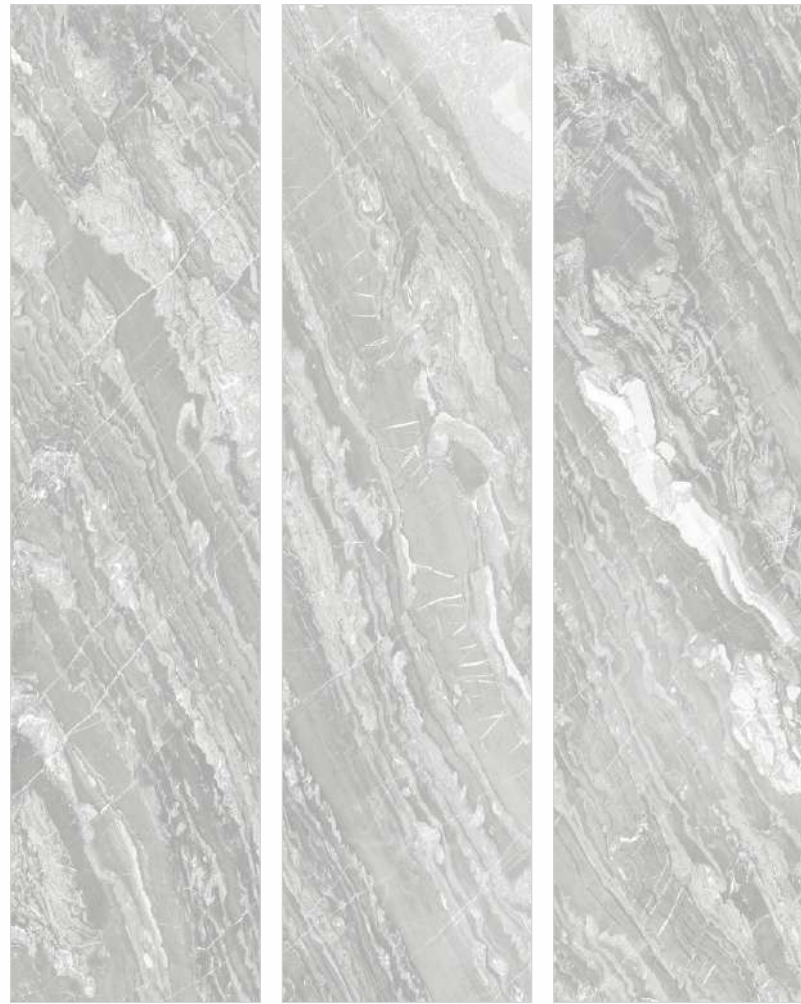

GANYMEDE GREY

Available Size :

80x320cm
15mm Thickness
20mm Thickness

80x300cm
6mm Thickness
15mm Thickness
20mm Thickness

80x240cm
9mm Thickness
15mm Thickness
20mm Thickness

Available Finishes :

Matt
Polished
Full digital
Granilla
Carving
Metallic
Rustic
Grooving   And many more

Applications Area :

Floor | Wall | Commercial | Facade
Vanity top | Counter top | Table top