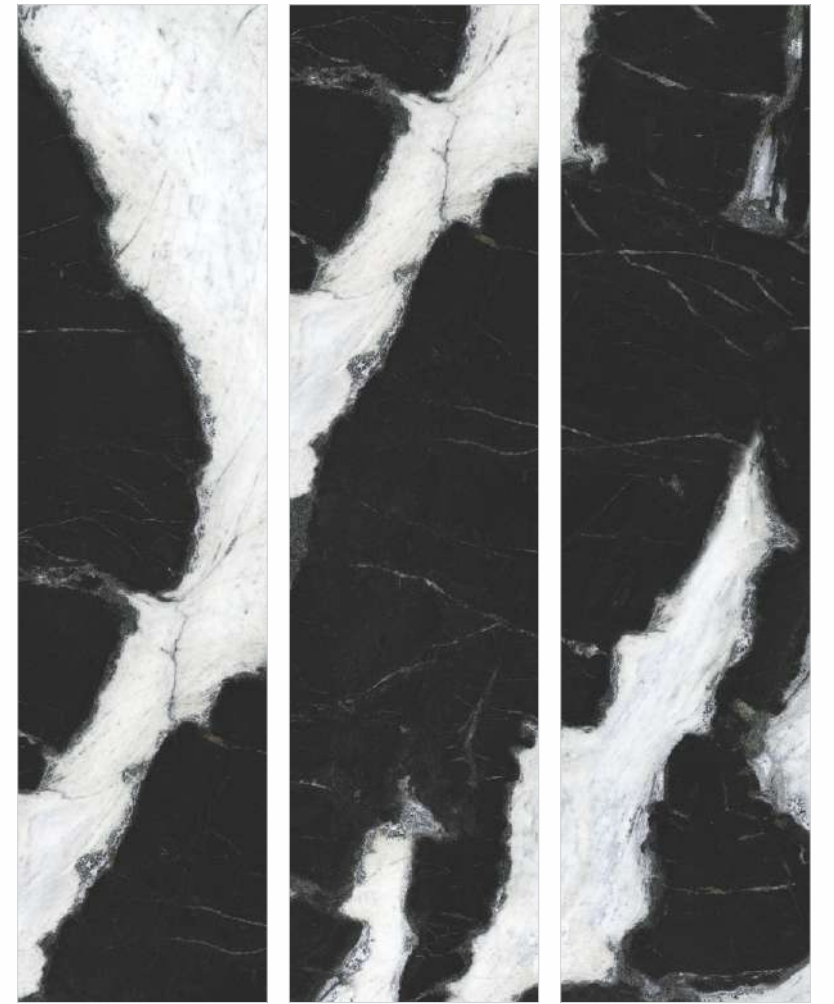

BLACK PANDA

Available Size :

	80x320cm 15mm Thickness 20mm Thickness		80x300cm 6mm Thickness 15mm Thickness 20mm Thickness		80x240cm 9mm Thickness 15mm Thickness 20mm Thicknes

Available Finishes :

Matt	Carving	
Polished	Metallic	
Full digital	Rustic	
Granilla	Grooving	And many more

Applications Area :

Floor | Wall | Commercial | Facade
Vanity top | Counter top | Table top