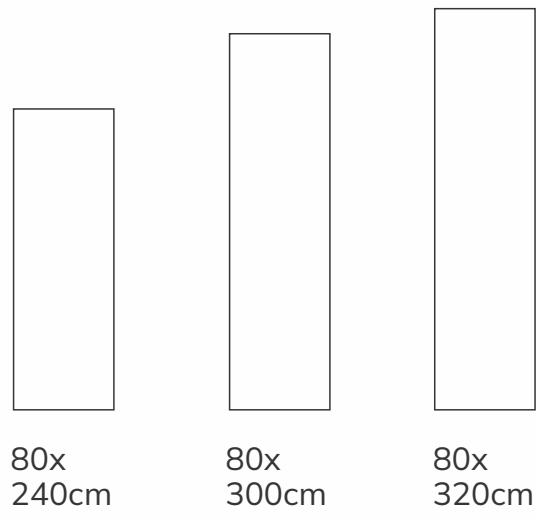

Functional
Hygienic
Elegant

Sizes

Thickness

▼ 6mm Thickness

▼ 9mm Thickness

▼ 15mm Thickness

▼ 20mm Thickness

Edge Profiles