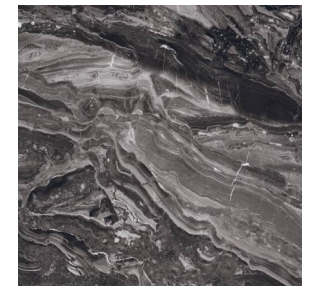

COSENZA ARSENIC

FACES 4

Size:
1200x1200mm

Thickness:
9 mm

Surface:
Elegance