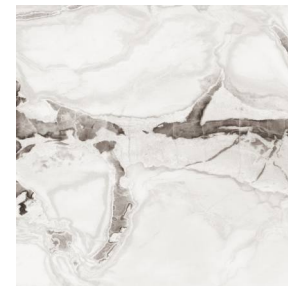

ESCORIAL GREY

FACES 4

Size:
1200x1200mm

Thickness:
9 mm

Surface:
Elegance