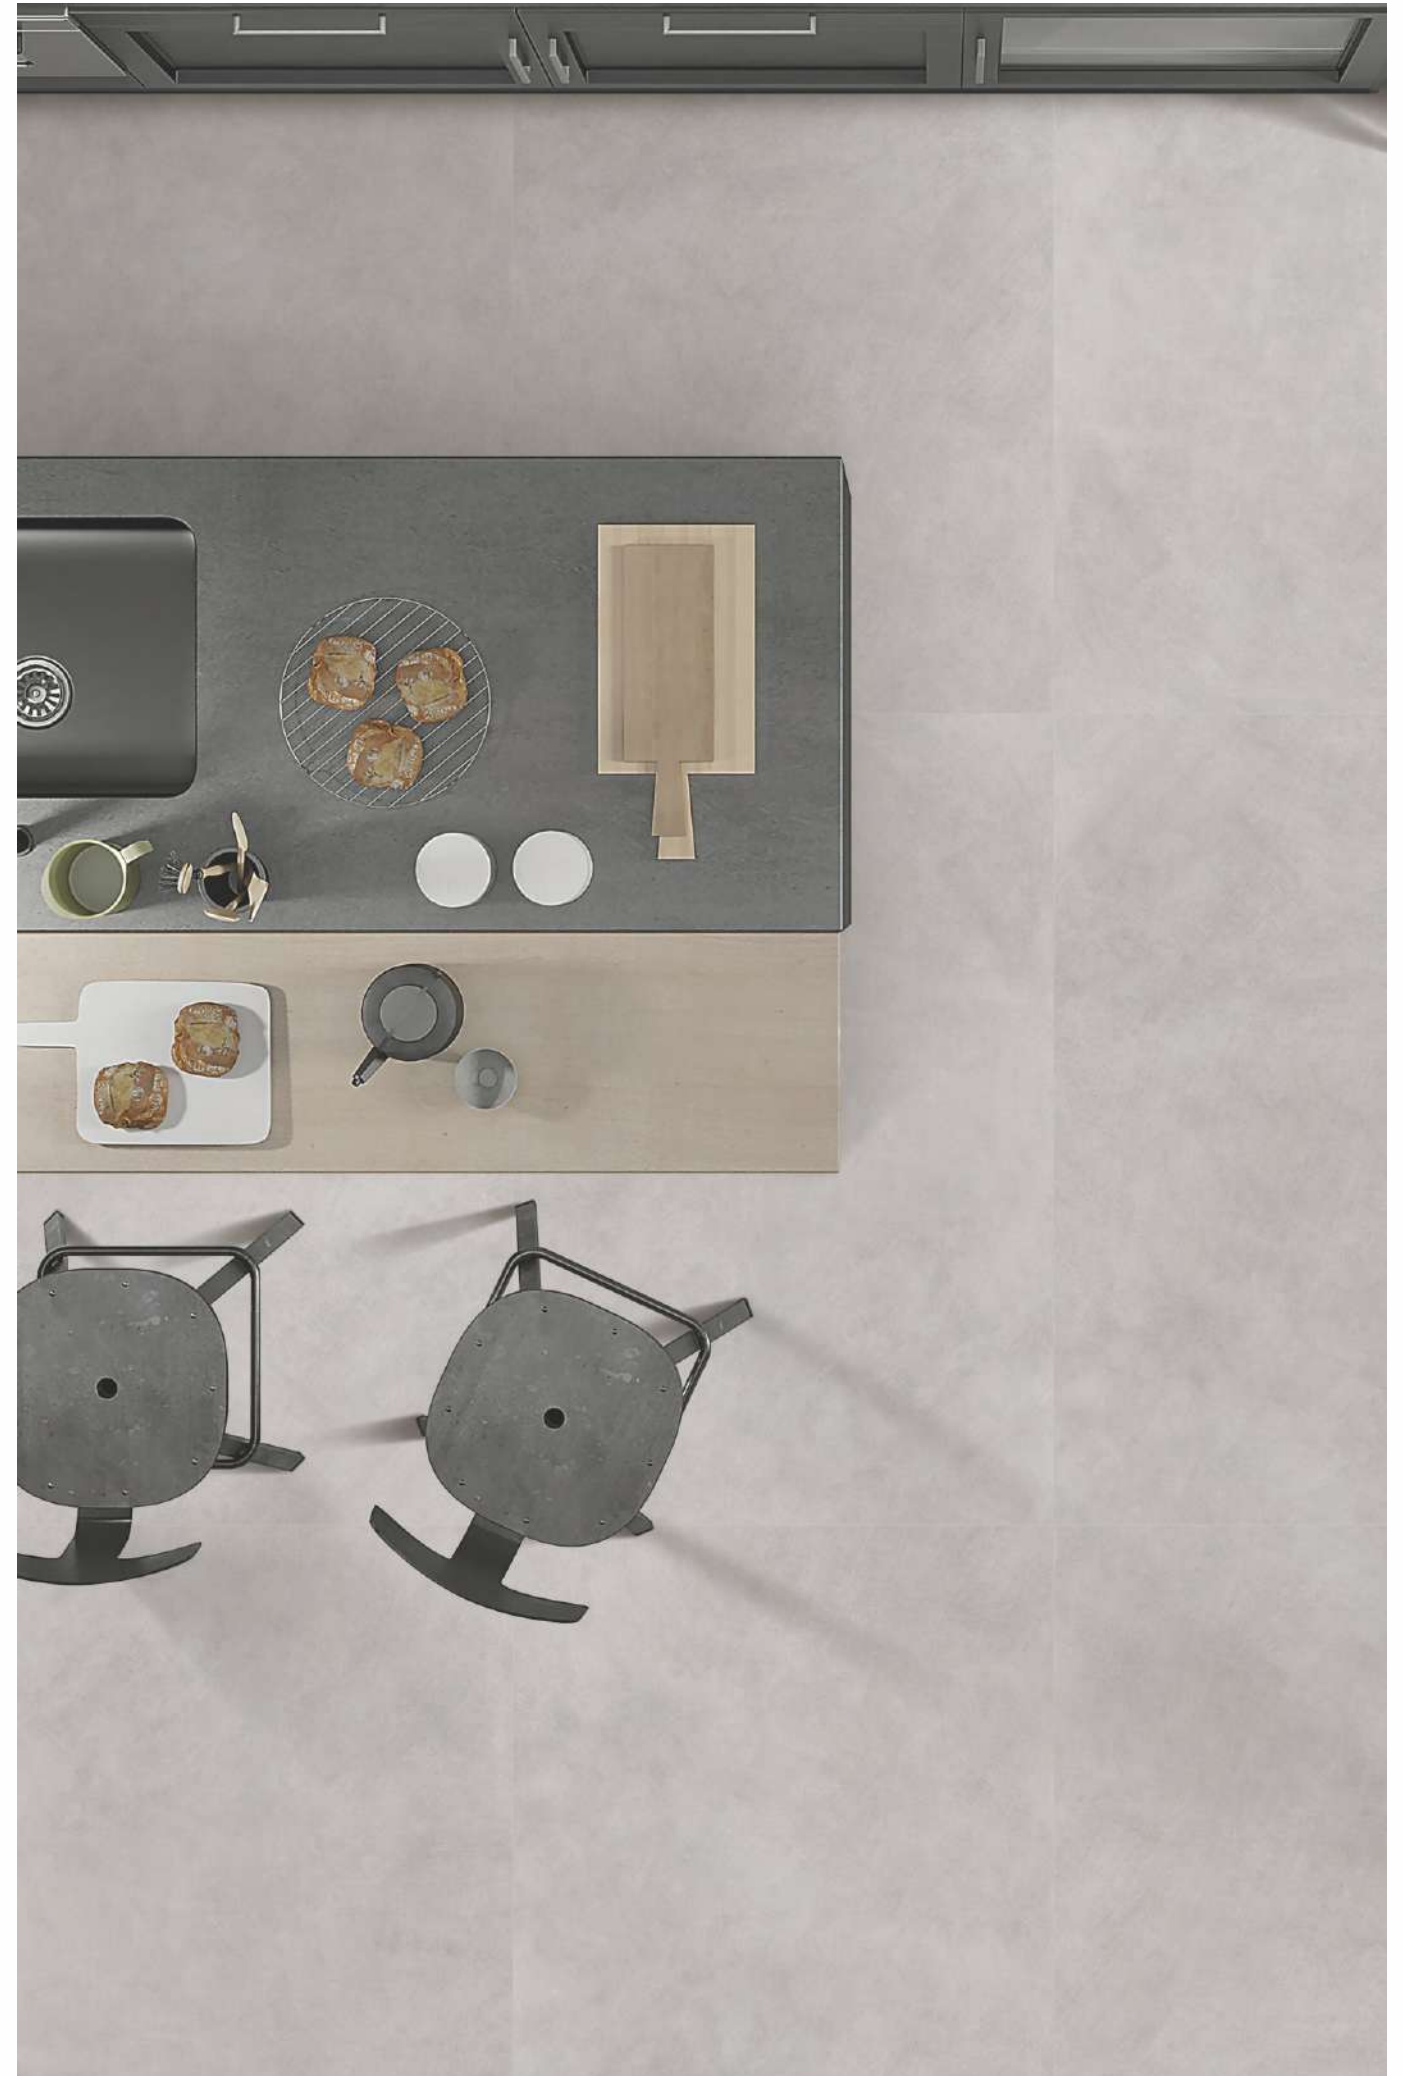

Porcelain slabs

APPLICATION AREA

DISCOVER INFINITE POSSIBILITIES

Redefine grandiosity in your space with an architectural marvel in magnificent format of 120x180cm with wide range of applicability. These slabs are revered for their exceptional features like unmatched resilience, longevity and ease of maintenance.

These stunning slabs stand out for their immense aesthetic and grandness making an ideal choice for spaces like kitchen & bathroom countertops, walls, floors, tabletops, outdoor areas and more.

Elevate your space to a new level of elegance with these architectural masterpiece.