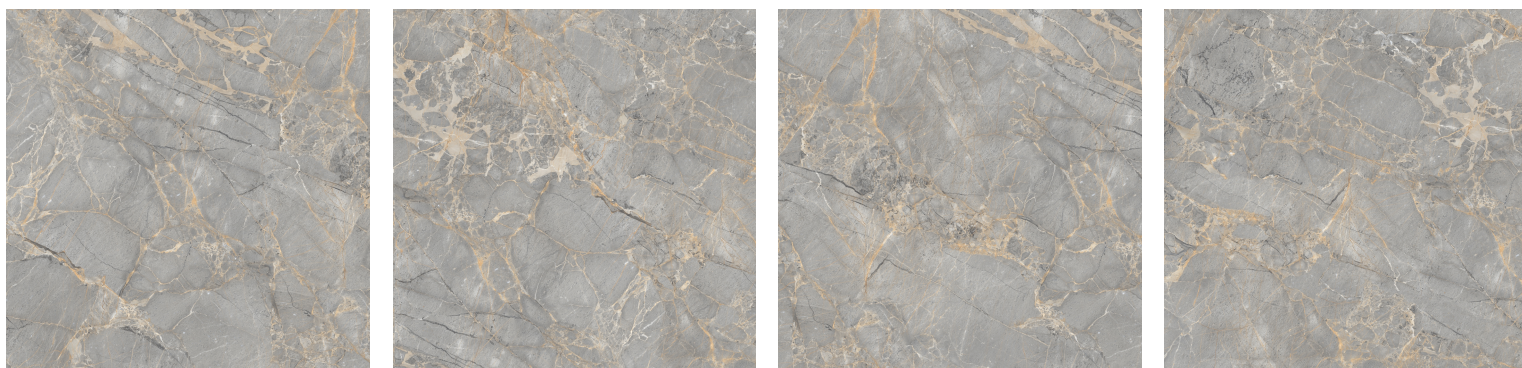

# DIDYMA SILVER

---

**GRANICER**  
CERAMICA INDIANA

Sizes:  
**160X  
160CM**

SURFACE:  
**Elegance**

Thickness:  
**9 MM**

# ROYAL GREY WILLIAM

---

**GRANICER**  
CERAMICA INDIANA

Sizes:  
160X  
160CM

SURFACE:  
Elegance

Thickness:  
9 MM