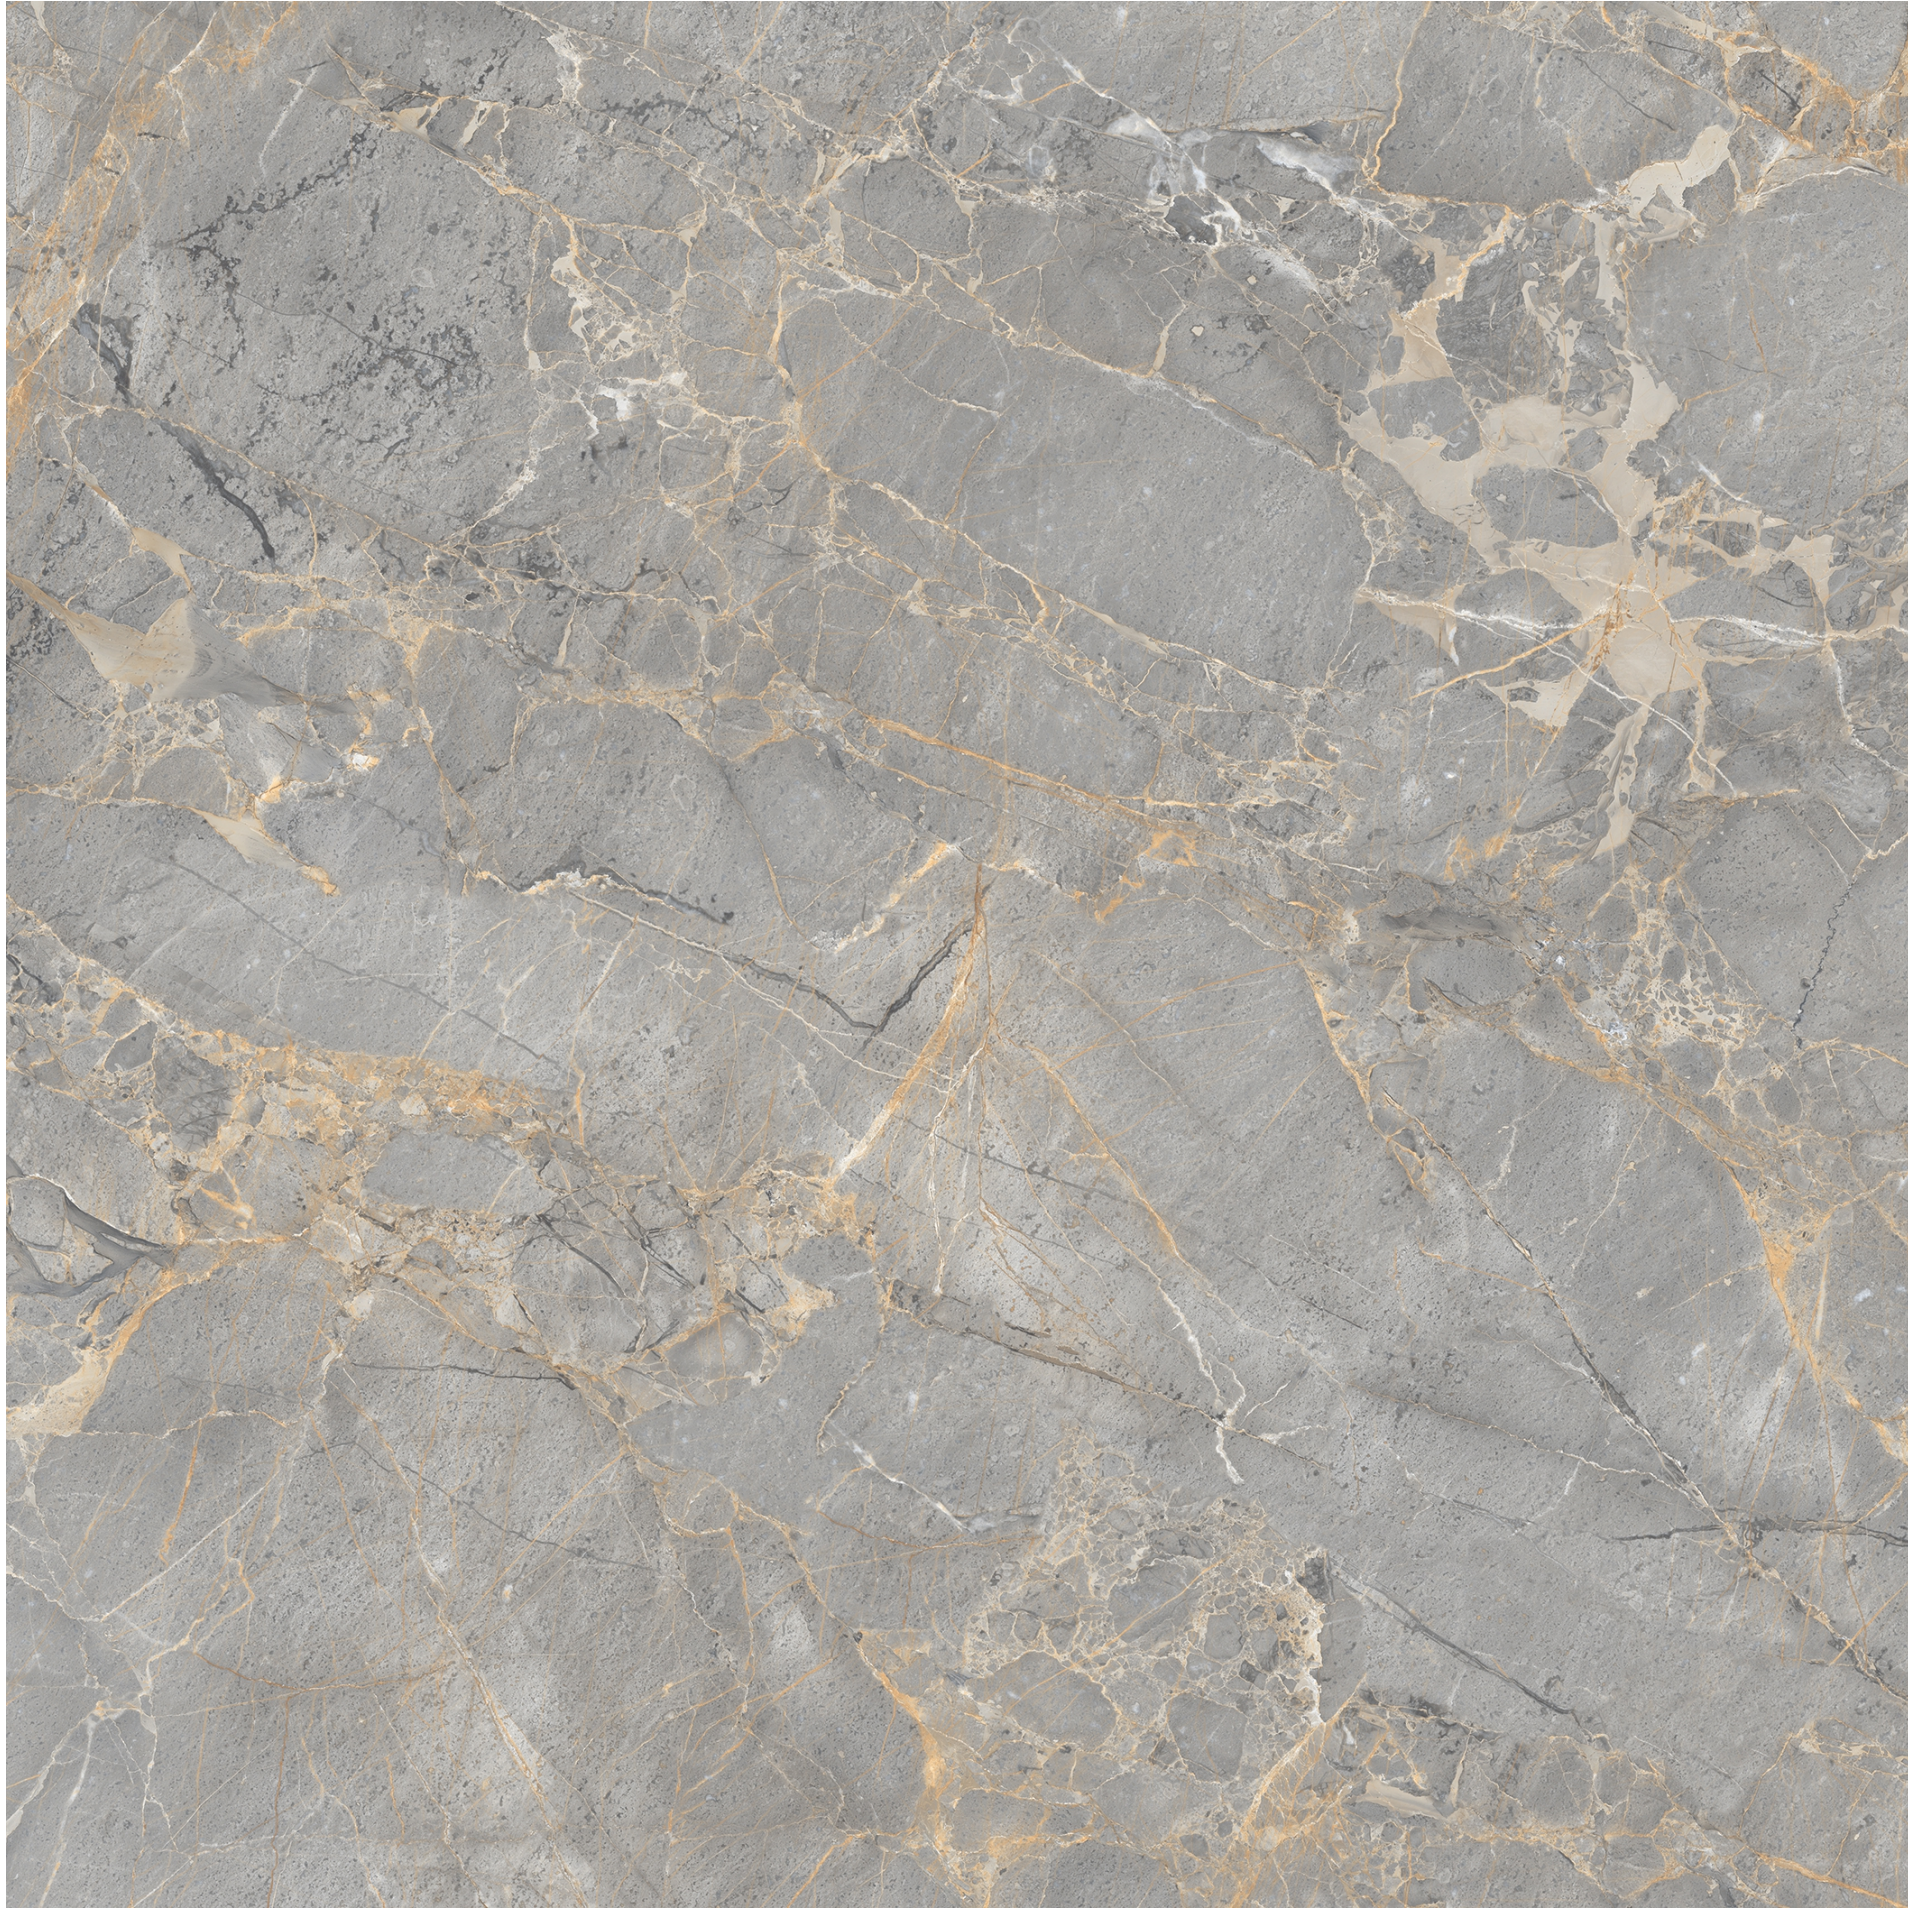

DIDYMA SILVER

GRANICER
CERAMICA INDIANA

Sizes:
**160X
160CM**

SURFACE:
Elegance

Thickness:
9 MM