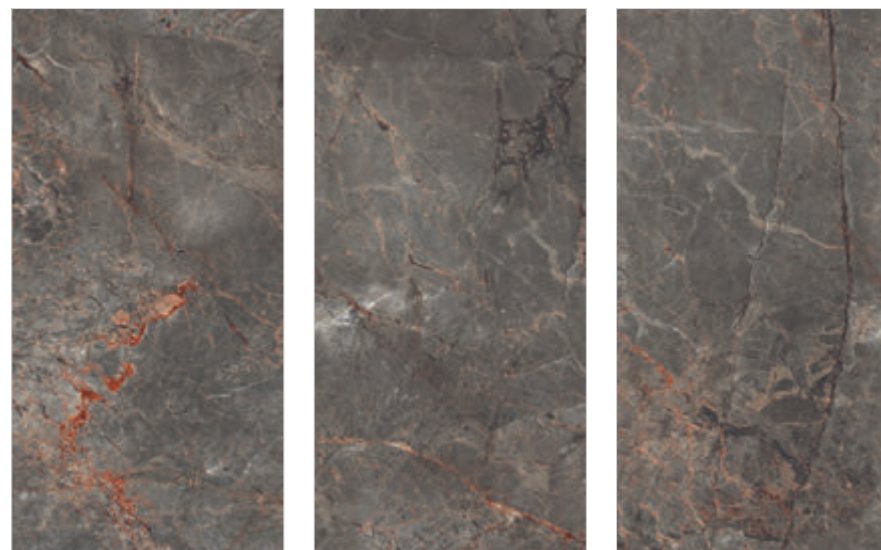

LIBECCIO GREY

Random : 4

Finish : Inkage

Size : 60x120cm

- Durable
- Anti-slip Feature
- Scratch Resistant
- Easy to Clean
- Bacteria Free
- Easy to Install
- Frost Proof
- Safe from Thermal Shock
- Fire Proof
- High Breakage Load