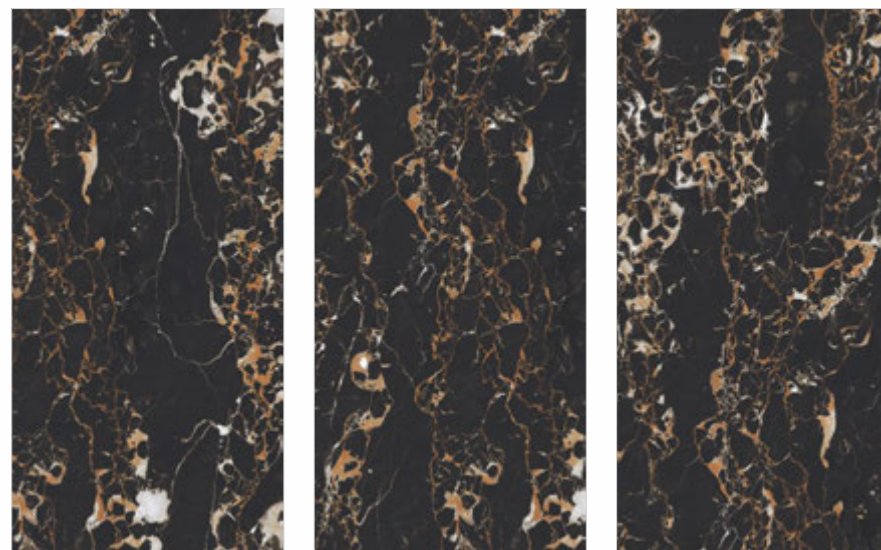

## LONDON BLACK

Random : 4

Finish : High Gloss

Size : 60x120cm

-  Durable
-  Anti-slip Feature
-  Scratch Resistant
-  Easy to Clean
-  Bacteria Free
-  Easy to Install
-  Frost Proof
-  Safe from Thermal Shock
-  Fire Proof
-  High Breakage Load