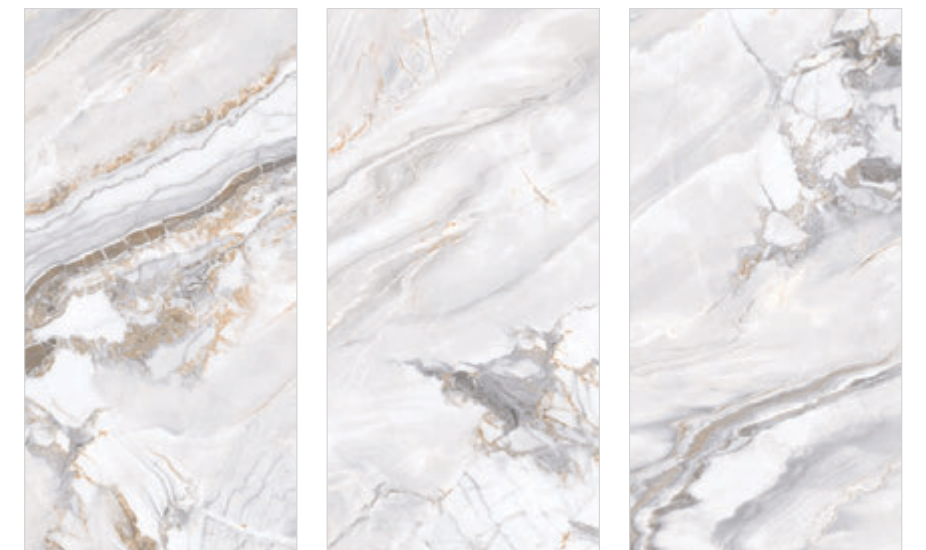

CRISTINA BIANCO

Random : 6

Finish : Polished

Size : 60x120cm

- Durable
- Anti-slip Feature
- Scratch Resistant
- Easy to Clean
- Bacteria Free
- Easy to Install
- Frost Proof
- Safe from Thermal Shock
- Fire Proof
- High Breakage Load