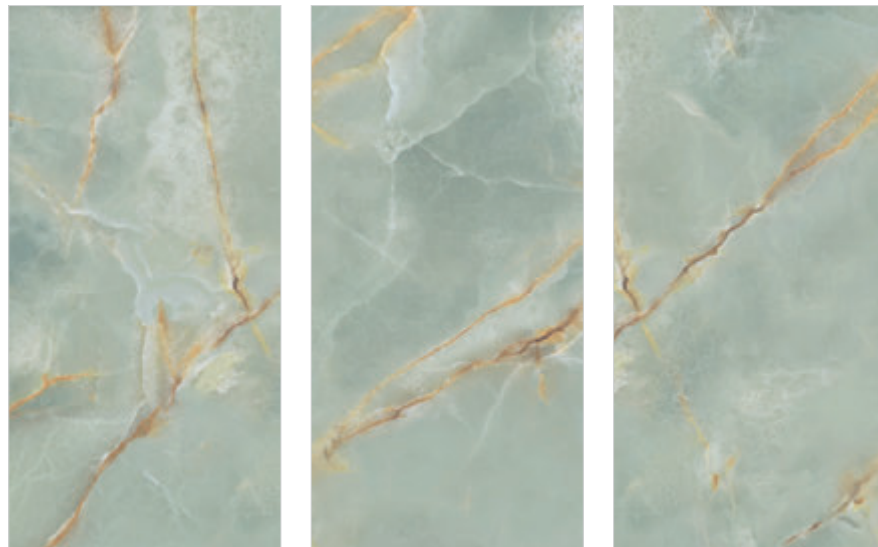

MUSCATEL VERDE

Random : 4

Finish : Polished

Size : 60x120cm

- Durable
- Anti-slip Feature
- Scratch Resistant
- Easy to Clean
- Bacteria Free
- Easy to Install
- Frost Proof
- Safe from Thermal Shock
- Fire Proof
- High Breakage Load