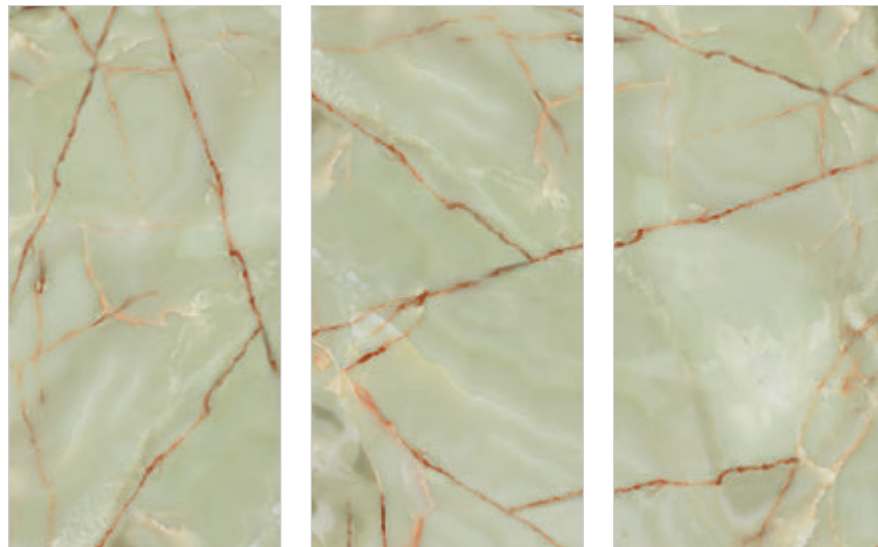

FENIX ONYX

Random : 4

Finish : Inkage

Size : 60x120cm

- Durable
- Anti-slip Feature
- Scratch Resistant
- Easy to Clean
- Bacteria Free
- Easy to Install
- Frost Proof
- Safe from Thermal Shock
- Fire Proof
- High Breakage Load